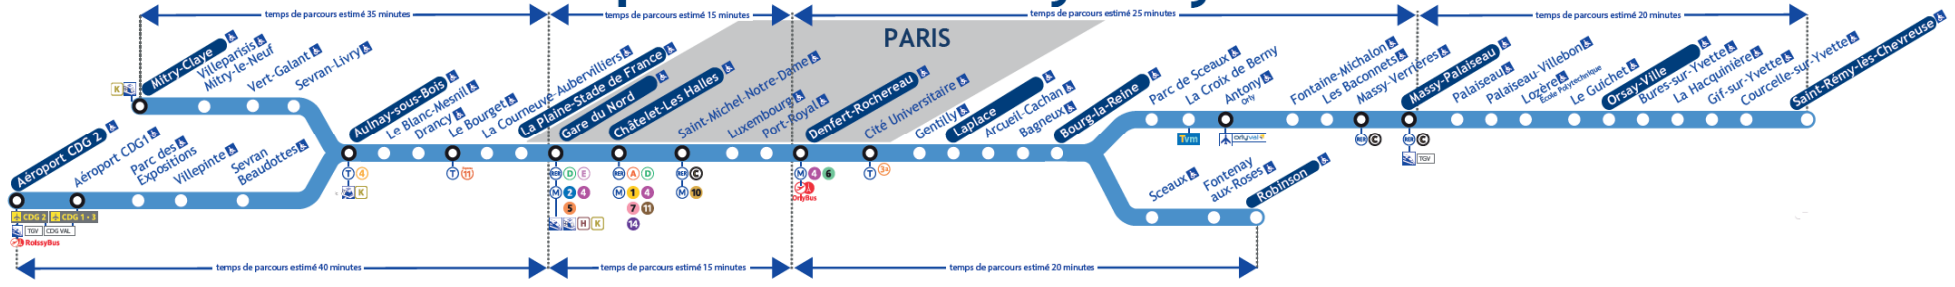

INFORMATION HORAIRES TRAVAUX

Direction Aéroport CDG • Mitry-Claye

NORD

SUD

sens de circulation

Horaires valable le 18 août 2019

Bus de substitution entre Aulnay-sous-Bois et Stade France /Saint-Denis (RERD)

Plus d'informations sur le Blog RER B Rubrique "Travaux à venir"

Table of train departure times for the RER B line on August 18, 2019, covering the Nord direction from Paris to Aéroport CDG and Mitry-Claye. Includes bus substitution icons for the Aulnay-sous-Bois to Stade France/Saint-Denis segment.

Table of train departure times for the RER B line on August 18, 2019, covering the Sud direction from Aéroport CDG and Mitry-Claye to Paris. Includes bus substitution icons for the Aulnay-sous-Bois to Stade France/Saint-Denis segment.

Table of train arrival times for the RER B line on August 18, 2019, covering the Nord direction from Paris to Aéroport CDG and Mitry-Claye.