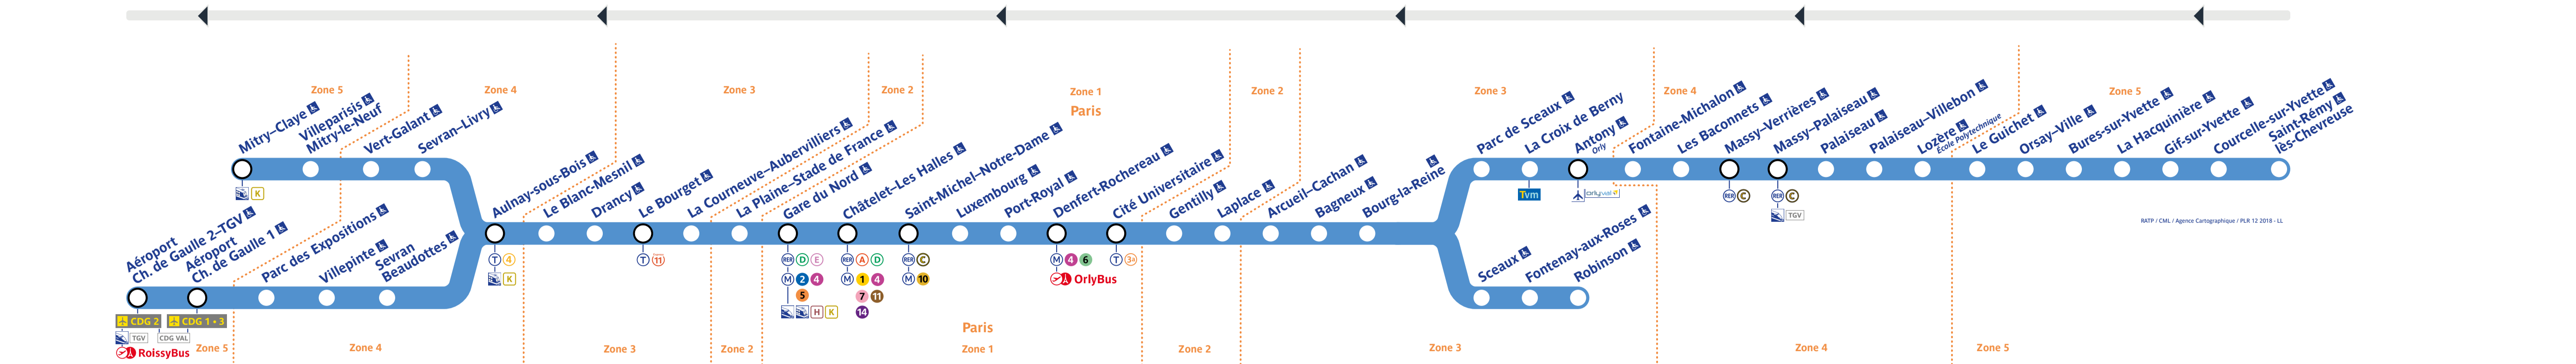

Retrouvez les horaires en scannant ce QR Code

Travaux du vendredi 6 décembre 2024

Table with 2 columns: Direction (Paris, Courcouronnes) and a grid of departure times for various stations.

Table with 2 columns: Direction (Paris, Courcouronnes) and a grid of arrival times for various stations.

Table with 2 columns: Direction (Paris, Courcouronnes) and a grid of departure times for various stations.