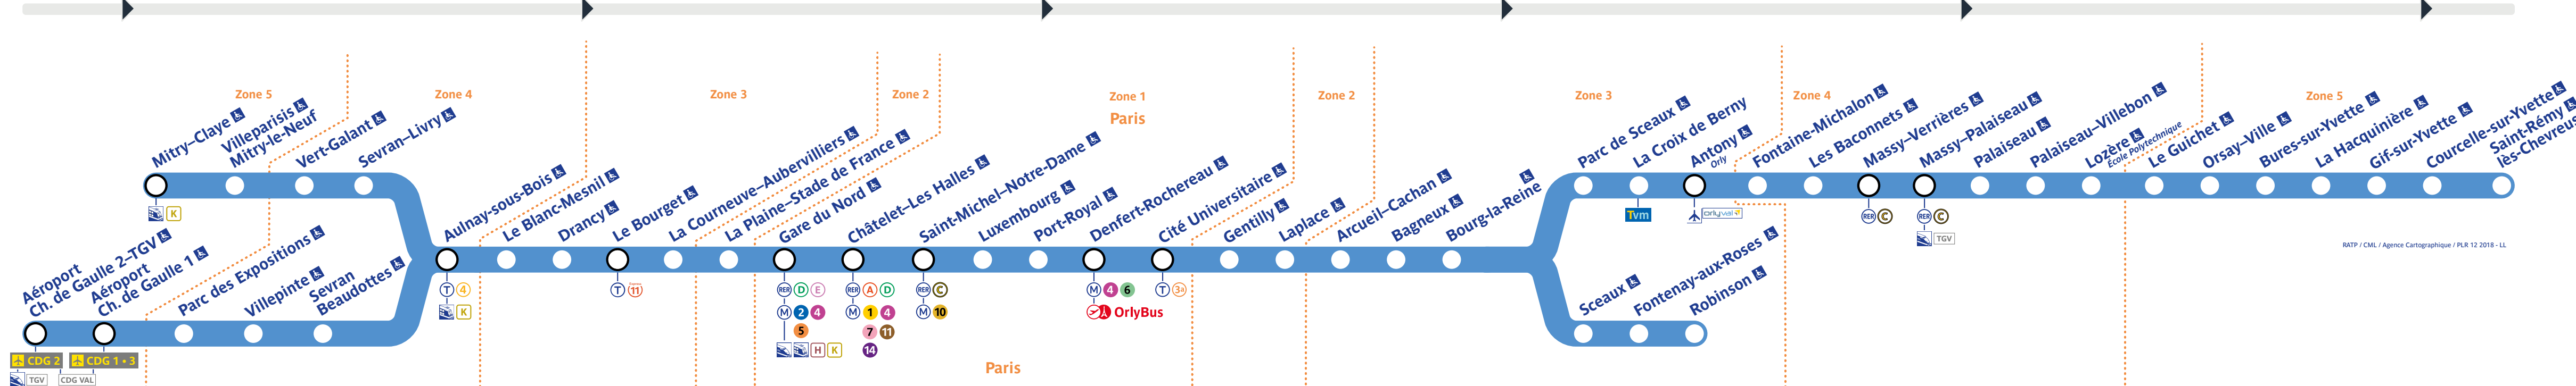

Horaires

Robinson - St-Rémy-lès-Chevreuse

Timetable 时间表
Horarios جدول الأوقات

Retrouvez les horaires en scannant ce QR Code

Travaux du vendredi 6 décembre 2024

Table with columns for station names (e.g., Mirry-Claye, Villepreux, etc.) and rows for departure times in minutes. Includes a legend for zones and a 'Région Île-de-France' logo.

Table with columns for station names and rows for arrival times in minutes. Includes a legend for zones and a 'Région Île-de-France' logo.

Table with columns for station names and rows for departure times in minutes. Includes a legend for zones and a 'Région Île-de-France' logo.

Table with columns for station names and rows for arrival times in minutes. Includes a legend for zones and a 'Région Île-de-France' logo.