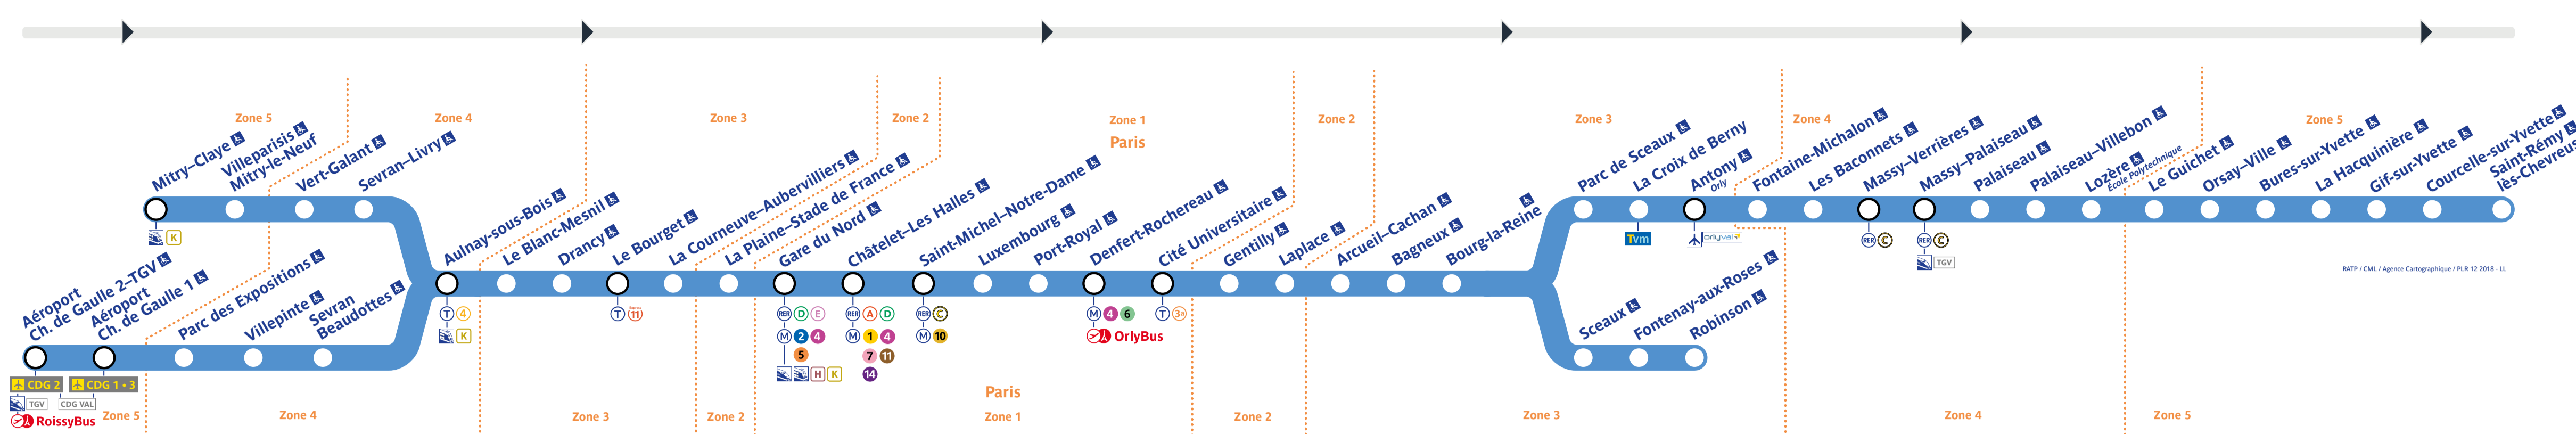

Retrouvez les horaires en scannant ce QR Code

Travaux du mercredi 1er janvier 2025

Table with 10 columns (Line, Direction, Station, etc.) and multiple rows of departure and arrival times for various stations along the RER B line.

Table with 10 columns (Line, Direction, Station, etc.) and multiple rows of departure and arrival times for various stations along the RER B line.

Table with 10 columns (Line, Direction, Station, etc.) and multiple rows of departure and arrival times for various stations along the RER B line.

Table with 10 columns (Line, Direction, Station, etc.) and multiple rows of departure and arrival times for various stations along the RER B line.