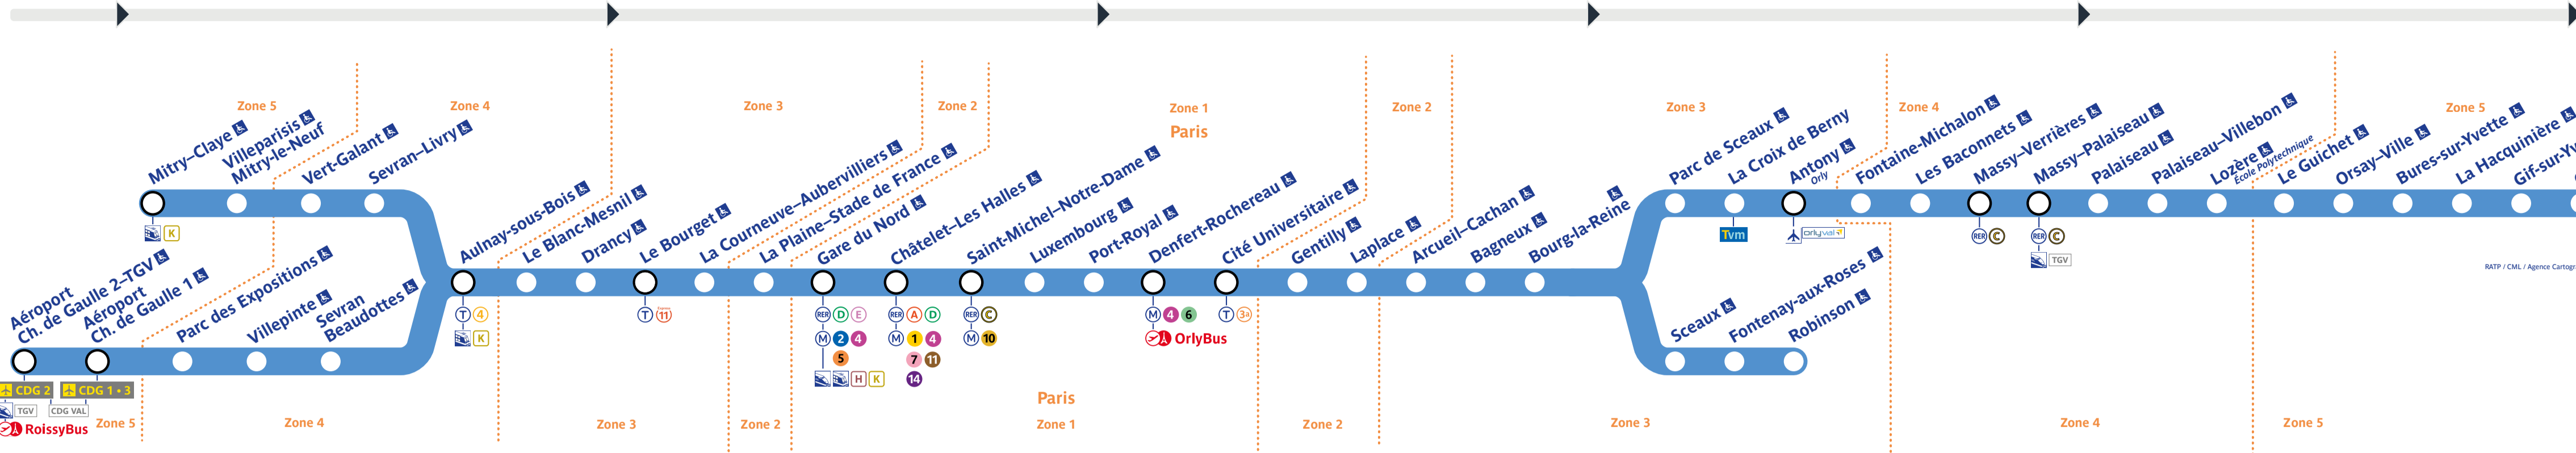

Retrouvez les horaires en scannant ce QR Code

Travaux du samedi 1er février 2025

Table of train schedules for Saturday, Feb 1, 2025, showing departure and arrival times for various stations.

Table of train schedules for Saturday, Feb 1, 2025, showing departure and arrival times for various stations (continued).

Table of train schedules for Saturday, Feb 1, 2025, showing departure and arrival times for various stations (continued).

Table of train schedules for Saturday, Feb 1, 2025, showing departure and arrival times for various stations (continued).