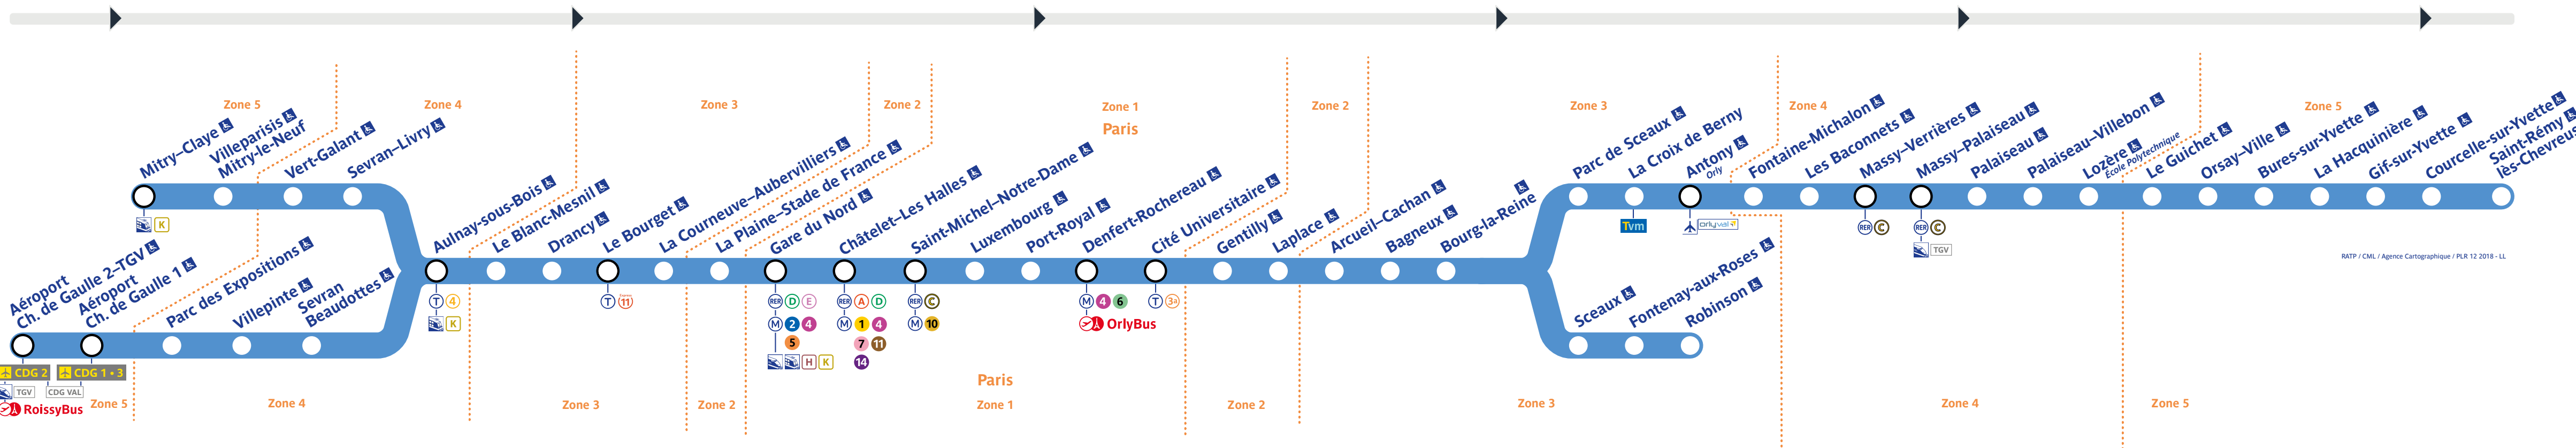

Retrouvez les horaires en scannant ce QR Code

Travaux du samedi 28 décembre 2024

Table with 10 columns (Line, Direction, Station, Time) showing train schedules for various lines (A, B, C, D, E, F, G, H, I, J, K, L, M, N, O, P, Q, R, S, T, U, V, W, X, Y, Z) and directions (Paris, St-Rémy-lès-Chevreuse).

Table with 10 columns (Line, Direction, Station, Time) showing train schedules for various lines (A, B, C, D, E, F, G, H, I, J, K, L, M, N, O, P, Q, R, S, T, U, V, W, X, Y, Z) and directions (Paris, St-Rémy-lès-Chevreuse).