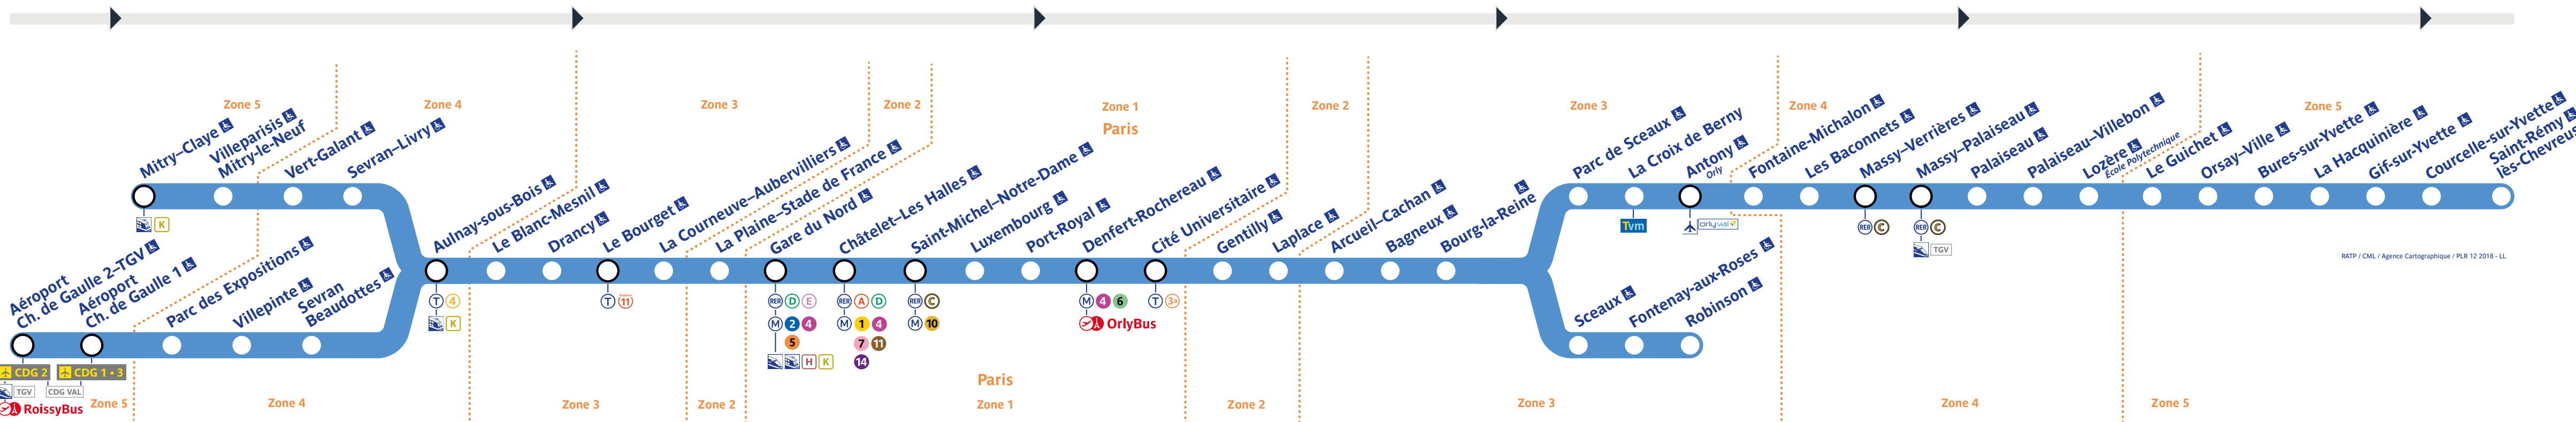

Horaires

Timetable 时间表
Horarios جدول الأوقات

→ Robinson • St-Rémy-lès-Chevreuse

Retrouvez les horaires en scannant ce QR Code

Travaux du dimanche 29 décembre 2024

Stations	04:45	05:01	05:19	05:40	06:01	06:22	06:43	07:04	07:25	07:46	08:07	08:28	08:49	09:10	09:31	09:52	10:13	10:32	10:53	11:16	11:37	11:58	12:19	12:40	13:01	13:22	13:43	14:04	14:25	14:46	15:07	15:28	15:49	16:10	16:31	16:52
Mirry-Claye	04:45	05:01	05:19	05:40	06:01	06:22	06:43	07:04	07:25	07:46	08:07	08:28	08:49	09:10	09:31	09:52	10:13 <td>10:32 <td>10:53 <td>11:16 <td>11:37 <td>11:58 <td>12:19 <td>12:40 <td>13:01 <td>13:22 <td>13:43 <td>14:04 <td>14:25 <td>14:46 <td>15:07 <td>15:28 <td>15:49 <td>16:10 <td>16:31 <td>16:52 </td></td></td></td></td></td></td></td></td></td></td></td></td></td></td></td></td></td></td>																			
Villeneuve-Mirry-le-Neuf	04:50	05:05	05:23	05:44	06:05	06:26	06:47	07:08	07:29	07:50	08:11	08:32	08:53	09:14	09:35	09:56	10:17	10:36	10:57	11:20	11:41	12:02	12:23	12:44	13:05	13:26	13:47	14:08	14:29	14:50	15:11	15:32	15:53	16:14	16:35	16:56
Sever-Livry	04:57	05:12	05:30	05:51	06:12	06:33	06:54	07:15	07:36	07:57	08:18	08:39	09:00	09:21	09:42	10:03	10:24	10:43	11:04	11:27	11:48	12:09	12:30	12:51	13:12	13:33	13:54	14:15	14:36	14:57	15:18	15:39	16:00	16:21	16:42	17:03

Stations	04:45	05:01	05:19	05:40	06:01	06:22	06:43	07:04	07:25	07:46	08:07	08:28	08:49	09:10	09:31	09:52	10:13	10:32	10:53	11:16	11:37	11:58	12:19	12:40	13:01	13:22	13:43	14:04	14:25	14:46	15:07	15:28	15:49	16:10	16:31	16:52
Mirry-Claye	04:45	05:01	05:19	05:40	06:01	06:22	06:43	07:04	07:25	07:46	08:07	08:28	08:49	09:10	09:31	09:52	10:13 <td>10:32 <td>10:53</td> <td>11:16</td> <td>11:37</td> <td>11:58</td> <td>12:19</td> <td>12:40</td> <td>13:01</td> <td>13:22</td> <td>13:43</td> <td>14:04</td> <td>14:25</td> <td>14:46</td> <td>15:07</td> <td>15:28</td> <td>15:49</td> <td>16:10 <td>16:31</td> <td>16:52</td> </td></td>																			
Villeneuve-Mirry-le-Neuf	04:50	05:05	05:23	05:44	06:05	06:26	06:47	07:08	07:29	07:50	08:11	08:32	08:53	09:14	09:35	09:56	10:17	10:36	10:57	11:20	11:41	12:02	12:23	12:44	13:05	13:26	13:47	14:08	14:29	14:50	15:11	15:32	15:53	16:14	16:35	16:56
Sever-Livry	04:57	05:12	05:30	05:51	06:12	06:33	06:54	07:15	07:36	07:57	08:18	08:39	09:00	09:21	09:42	10:03	10:24	10:43	11:04	11:27	11:48	12:09	12:30	12:51	13:12	13:33	13:54	14:15	14:36	14:57	15:18	15:39	16:00	16:21	16:42	17:03

Stations	04:45	05:01	05:19	05:40	06:01	06:22	06:43	07:04	07:25	07:46	08:07	08:28	08:49	09:10	09:31	09:52	10:13	10:32	10:53	11:16	11:37	11:58	12:19	12:40	13:01	13:22	13:43	14:04	14:25	14:46	15:07	15:28	15:49	16:10	16:31	16:52
Mirry-Claye	04:45	05:01	05:19	05:40	06:01	06:22	06:43	07:04	07:25	07:46	08:07	08:28	08:49	09:10	09:31	09:52	10:13 <td>10:32</td> <td>10:53</td> <td>11:16</td> <td>11:37</td> <td>11:58</td> <td>12:19</td> <td>12:40</td> <td>13:01</td> <td>13:22</td> <td>13:43</td> <td>14:04</td> <td>14:25</td> <td>14:46</td> <td>15:07</td> <td>15:28</td> <td>15:49</td> <td>16:10 <td>16:31</td> <td>16:52</td> </td>																			
Villeneuve-Mirry-le-Neuf	04:50	05:05	05:23	05:44	06:05	06:26	06:47	07:08	07:29	07:50	08:11	08:32	08:53	09:14	09:35	09:56	10:17	10:36	10:57	11:20	11:41	12:02	12:23	12:44	13:05	13:26	13:47	14:08	14:29	14:50	15:11	15:32	15:53	16:14	16:35	16:56
Sever-Livry	04:57	05:12	05:30	05:51	06:12	06:33	06:54	07:15	07:36	07:57	08:18	08:39	09:00	09:21	09:42	10:03	10:24	10:43	11:04	11:27	11:48	12:09	12:30	12:51	13:12	13:33	13:54	14:15	14:36	14:57	15:18	15:39	16:00	16:21	16:42	17:03