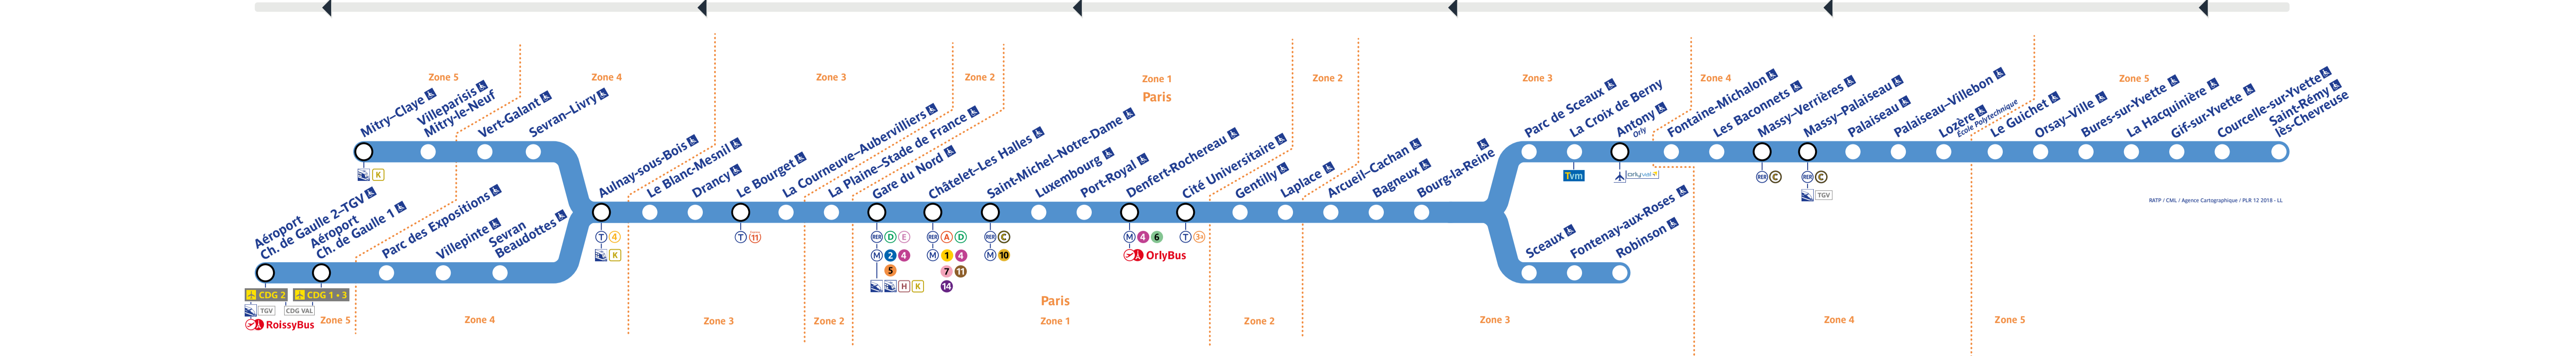

Retrouvez les horaires en scannant ce QR Code

Travaux du lundi 13 au jeudi 16 janvier 2025

Table of train schedules for the RER B line during the construction period from January 13 to 16, 2025. It lists departure and arrival times for various stations.

Table of train schedules for the RER B line during the construction period from January 13 to 16, 2025. It lists departure and arrival times for various stations.

Table of train schedules for the RER B line during the construction period from January 13 to 16, 2025. It lists departure and arrival times for various stations.