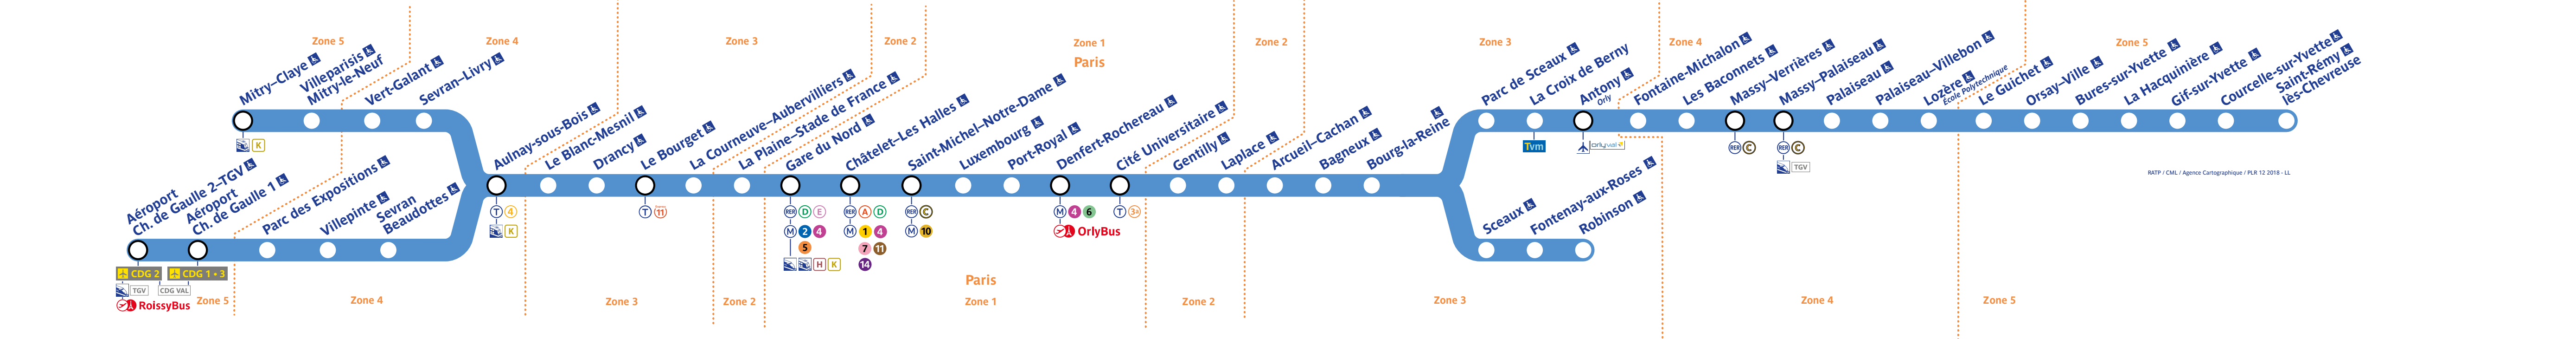

Horaires

Timetable 时间表
Horarios جدول الأوقات

Aéroport Ch. de Gaulle 2 - TGV • Mitry-Claye

Retrouvez les horaires en scannant ce QR Code

Travaux du samedi 14 décembre 2024

Table of train schedules for Saturday, December 14, 2024, showing various lines and stations affected by works.

Main table of RER B train schedules, including departure and arrival times for various lines and stations.

Table of RER B train schedules for the week of December 16, 2024, showing daily departures and arrivals.