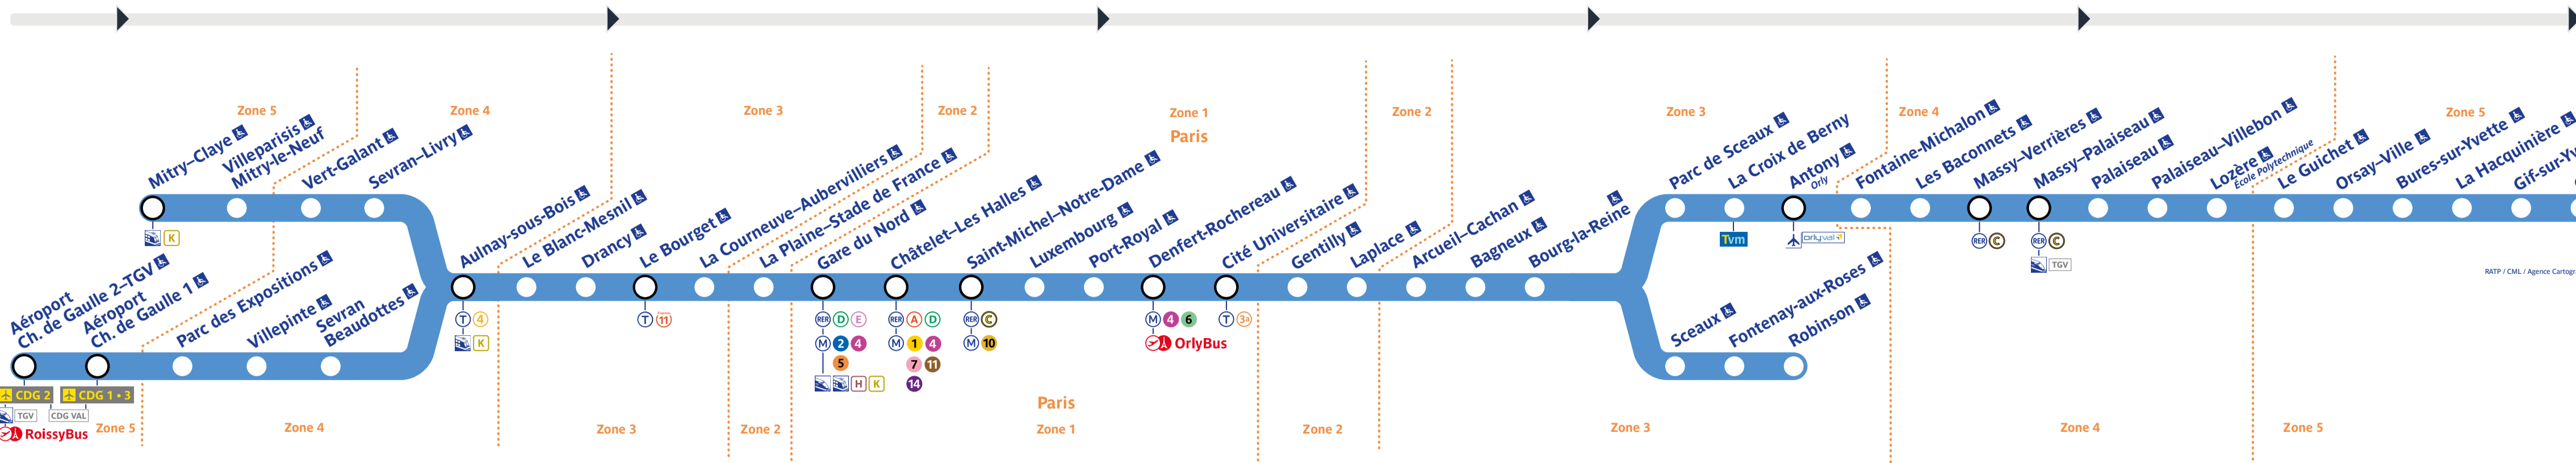

Retrouvez les horaires en scannant ce QR Code

Travaux du samedi 18 janvier 2025

Table of train schedules for Saturday, January 18, 2025, showing departure and arrival times for various stations.

Table of train schedules for various stations, including Paris, Fontaine-Vieille, and St-Rémy-lès-Chevreuse.

Table of train schedules for various stations, including Paris, Fontaine-Vieille, and St-Rémy-lès-Chevreuse.

Table of train schedules for various stations, including Paris, Fontaine-Vieille, and St-Rémy-lès-Chevreuse.