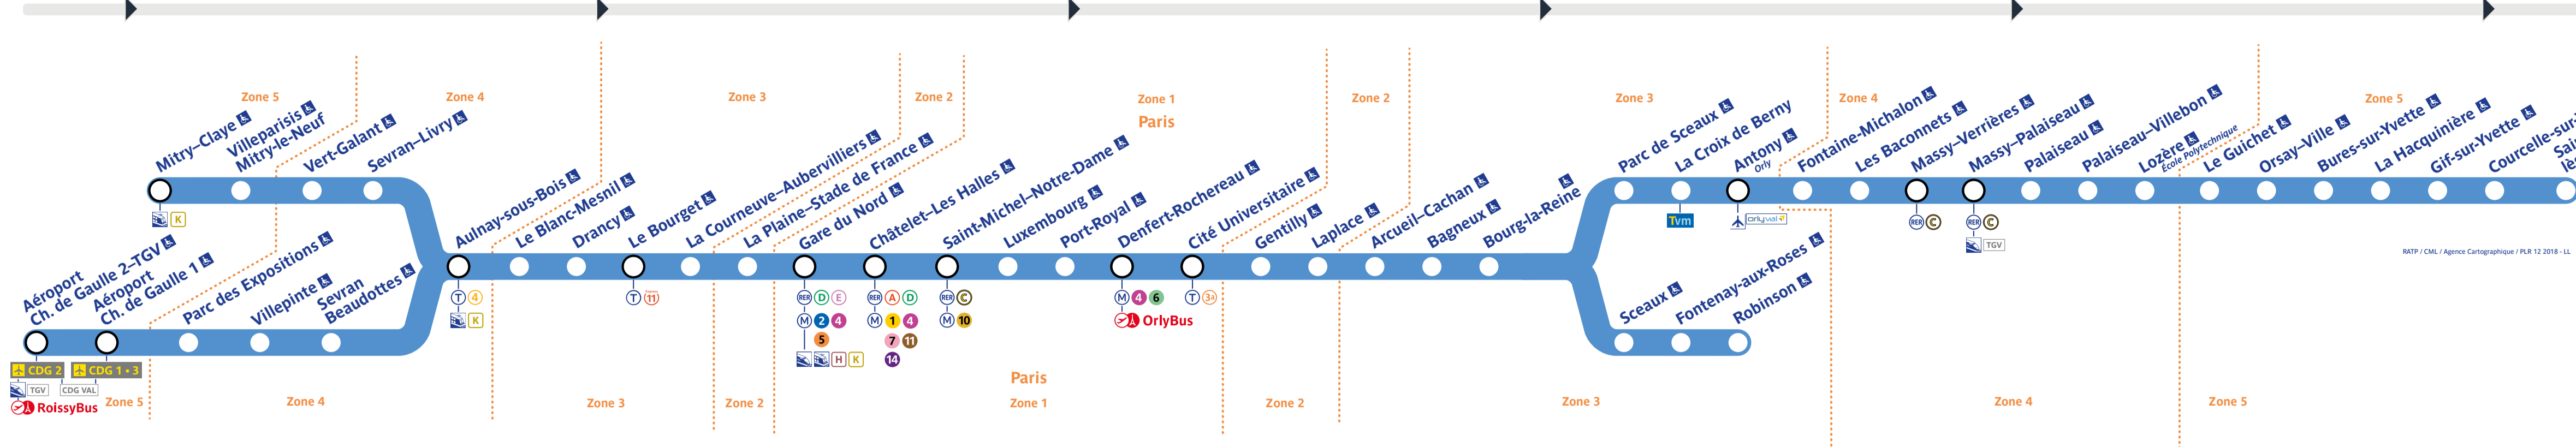

## → Robinson • St-Rémy-lès-Chevreuse

Retrouvez les horaires en scannant ce QR Code

### Travaux du jeudi 2 au vendredi 3 janvier 2025

Table with 10 columns: Station, Direction, Date, Time, and various service indicators. It lists departure and arrival times for various stations along the line during the construction period.

Table with 10 columns: Station, Direction, Date, Time, and various service indicators. It lists departure and arrival times for various stations along the line during the construction period.

Table with 10 columns: Station, Direction, Date, Time, and various service indicators. It lists departure and arrival times for various stations along the line during the construction period.

Table with 10 columns: Station, Direction, Date, Time, and various service indicators. It lists departure and arrival times for various stations along the line during the construction period.