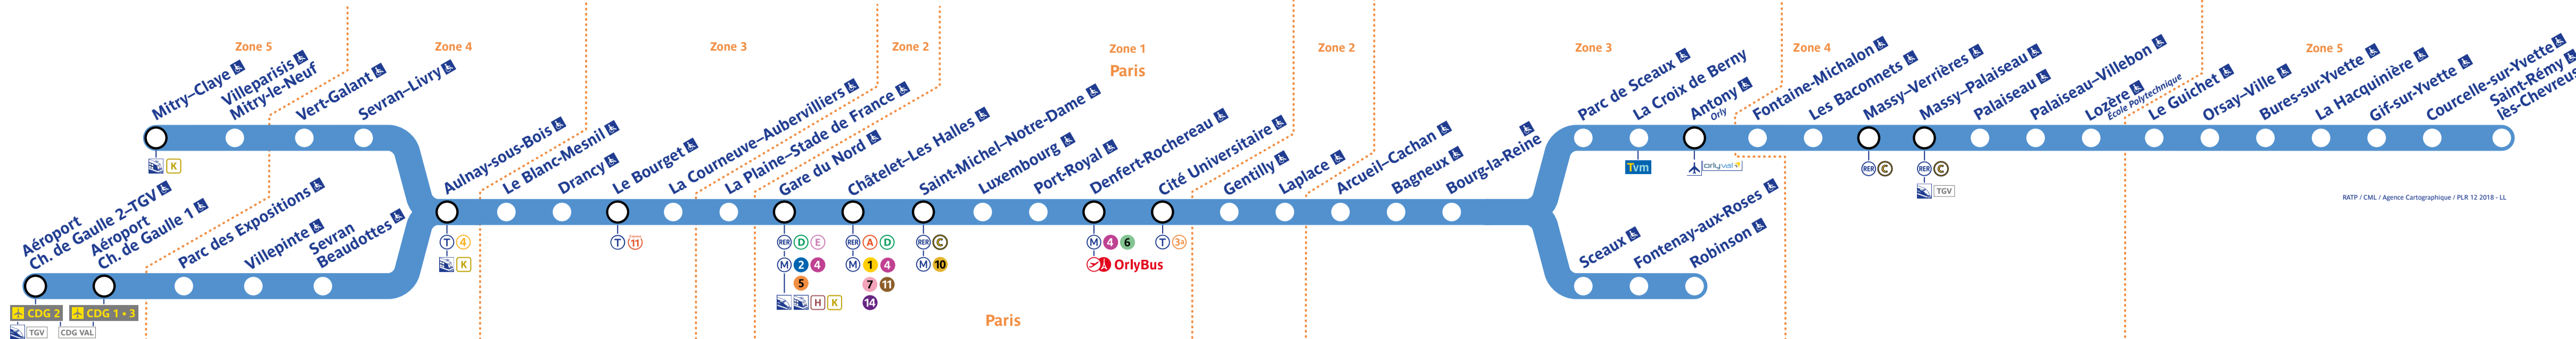

Retrouvez les horaires en scannant ce QR Code

Travaux du samedi 21 décembre 2024

Table with 11 columns (RER, Paris, Zone 1, Zone 2, Zone 3, Zone 4, Zone 5) and rows for various RER B lines (Rabat, Fontaine-aux-Érables, etc.)

Table with 11 columns (RER, Paris, Zone 1, Zone 2, Zone 3, Zone 4, Zone 5) and rows for various RER B lines (Rabat, Fontaine-aux-Érables, etc.)

Table with 11 columns (RER, Paris, Zone 1, Zone 2, Zone 3, Zone 4, Zone 5) and rows for various RER B lines (Rabat, Fontaine-aux-Érables, etc.)

Table with 11 columns (RER, Paris, Zone 1, Zone 2, Zone 3, Zone 4, Zone 5) and rows for various RER B lines (Rabat, Fontaine-aux-Érables, etc.)