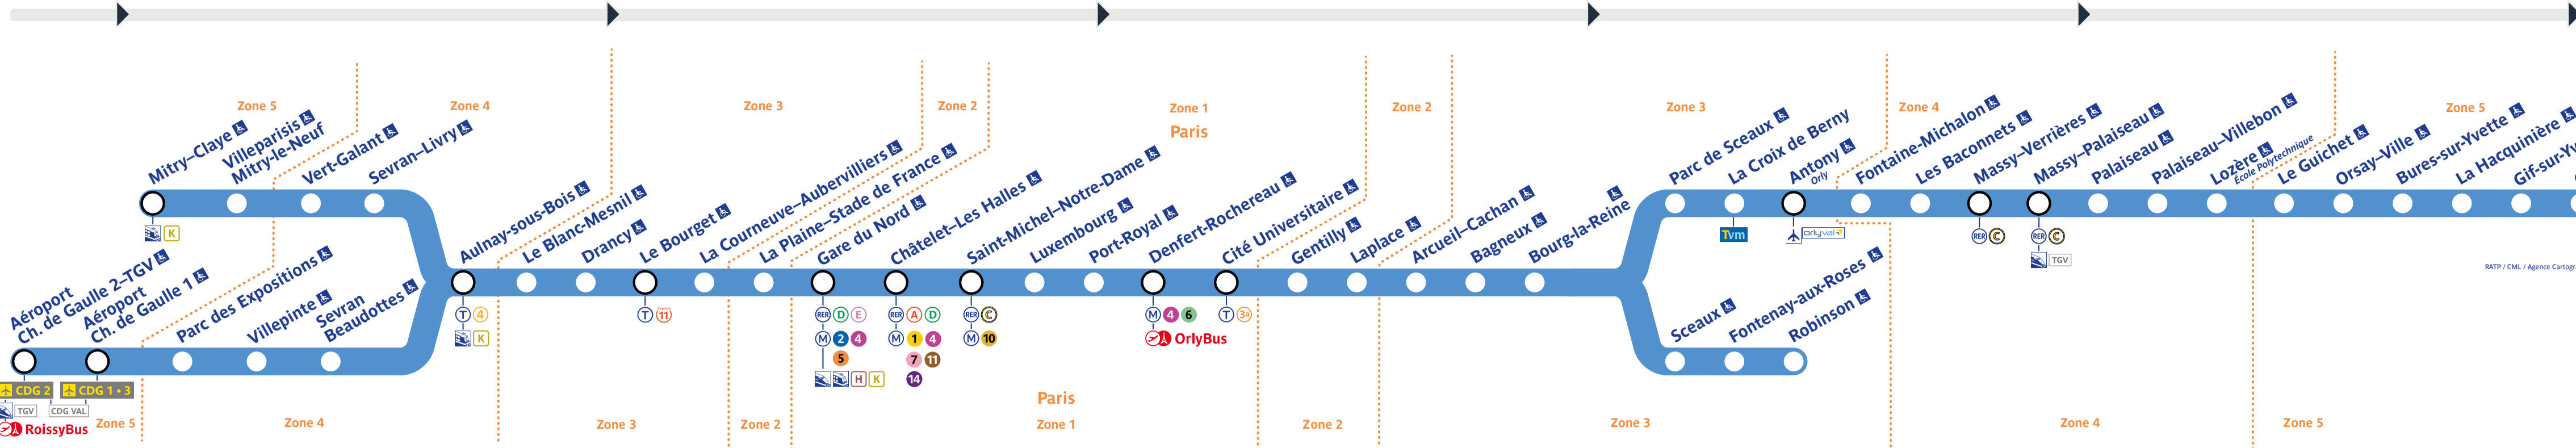

Retrouvez les horaires en scannant ce QR Code

Travaux du samedi 21 décembre 2024

Main table with 10 columns (line, direction, station, departure, arrival) for Saturday 21 Dec 2024

Table with 10 columns (line, direction, station, departure, arrival) for Saturday 21 Dec 2024

Table with 10 columns (line, direction, station, departure, arrival) for Saturday 21 Dec 2024

Table with 10 columns (line, direction, station, departure, arrival) for Saturday 21 Dec 2024