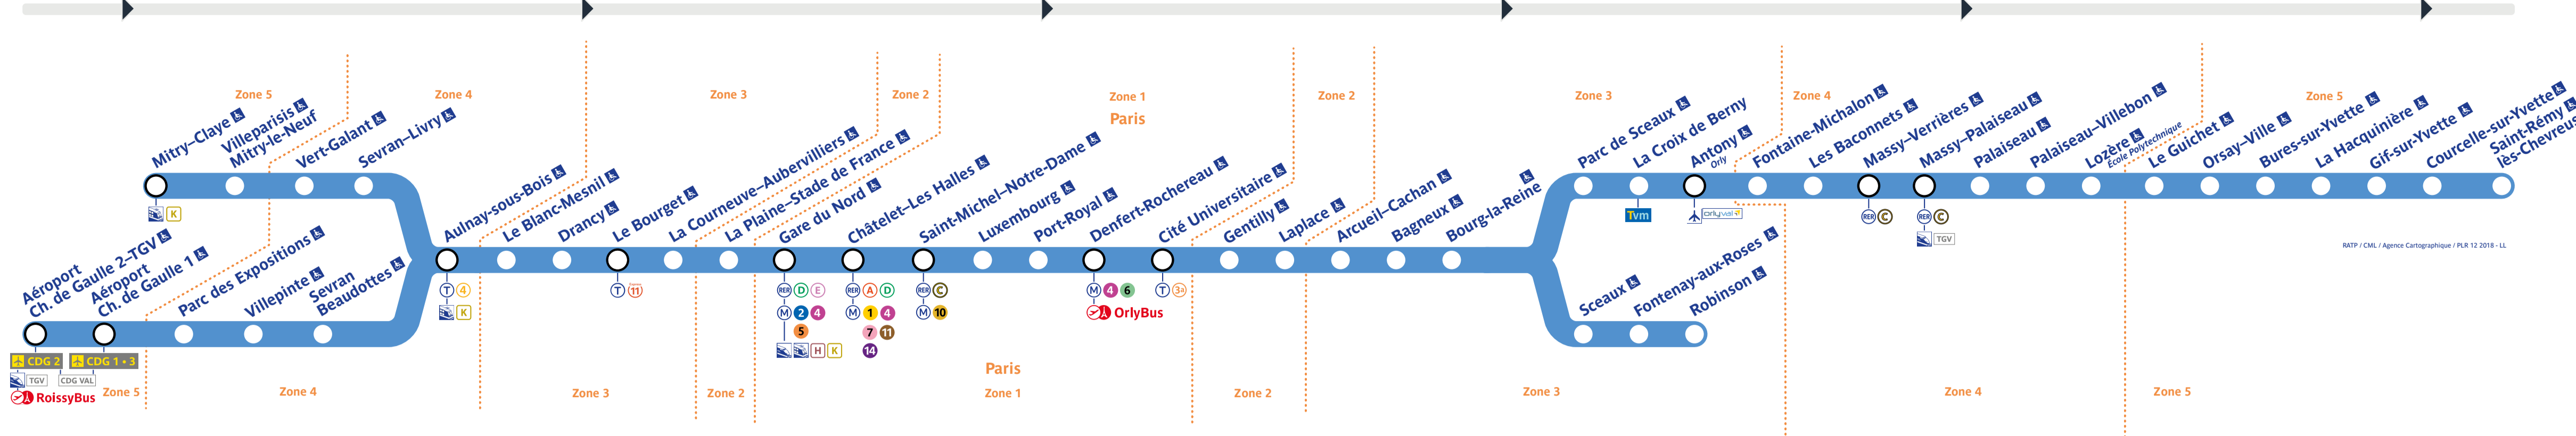

# Horaires

Timetable 时间表  
Horarios 时间表  
جدول الاوقات

## → Robinson • St-Rémy-lès-Chevreuse

Retrouvez les horaires en scannant ce QR Code

### Travaux du jeudi 26 au vendredi 27 décembre 2024

Table with 10 columns (Line, Direction, Station, etc.) and multiple rows of departure times for various RER B lines during the construction period.

Table with 10 columns (Line, Direction, Station, etc.) and multiple rows of departure times for various RER B lines during the construction period.

Table with 10 columns (Line, Direction, Station, etc.) and multiple rows of departure times for various RER B lines during the construction period.

Table with 10 columns (Line, Direction, Station, etc.) and multiple rows of departure times for various RER B lines during the construction period.