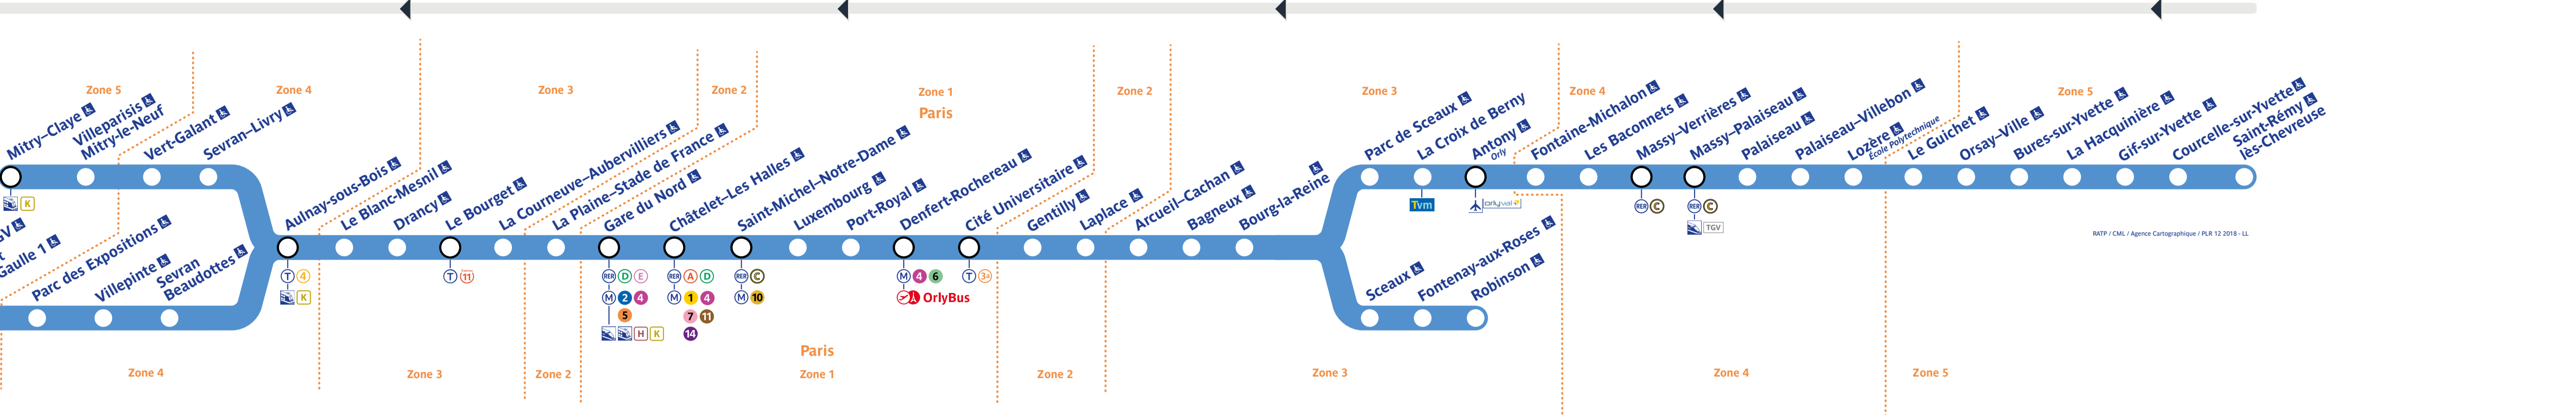

Retrouvez les horaires en scannant ce QR Code

Travaux du lundi 27 au jeudi 30 janvier 2025

Table of train schedules for the RER B line during the construction period from January 27 to 30, 2025. It lists departure and arrival times for various stations.

Table of train schedules for the RER B line during the construction period from January 27 to 30, 2025. It lists departure and arrival times for various stations.

Table of train schedules for the RER B line during the construction period from January 27 to 30, 2025. It lists departure and arrival times for various stations.

Table of train schedules for the RER B line during the construction period from January 27 to 30, 2025. It lists departure and arrival times for various stations.