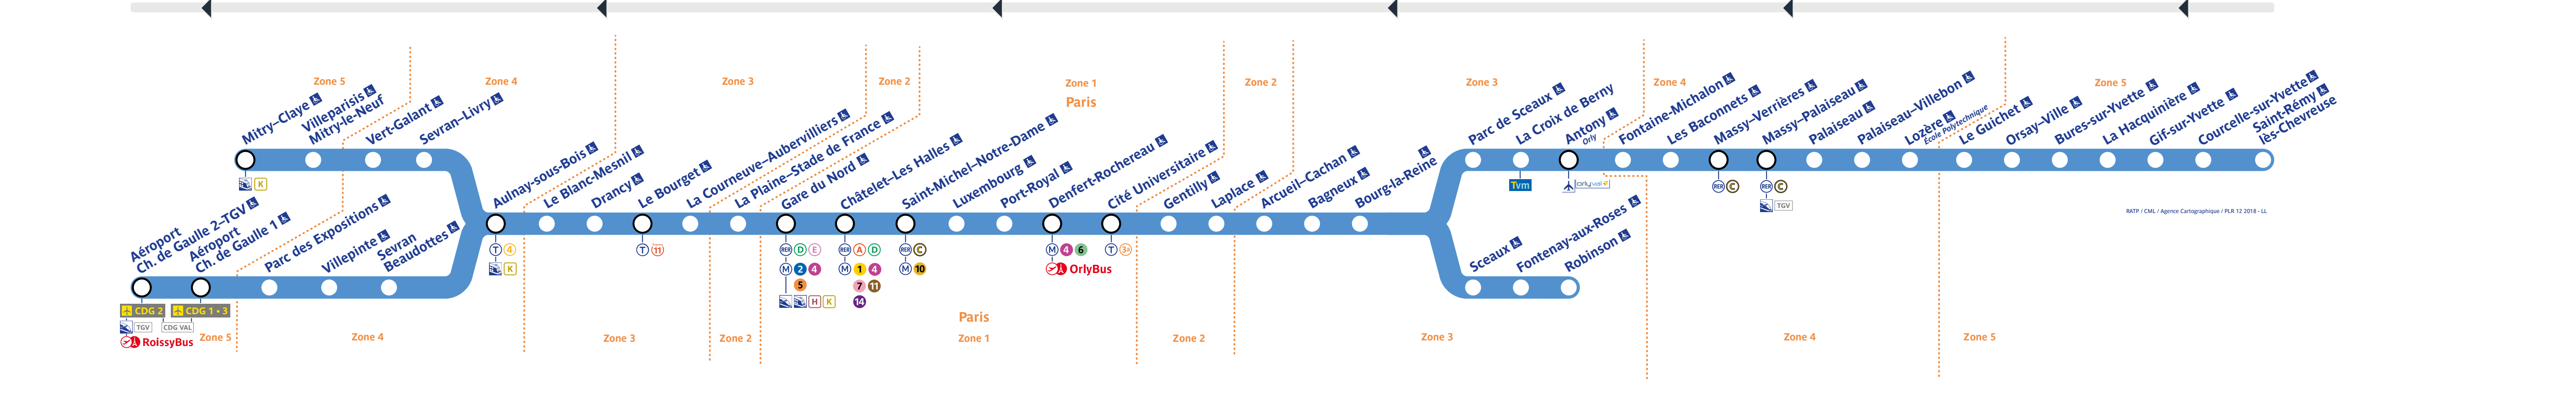

Aéroport Ch. de Gaule 2 - TGV • Mitry-Claye

Travaux du mardi 31 décembre 2024

Table with columns for line, direction, and time slots. Includes lines like Fontaineaux-Roses, Saint-Benoît-Chenneau, Corroille-sur-Yvette, etc.

Table with columns for line, direction, and time slots. Includes lines like Fontaineaux-Roses, Saint-Benoît-Chenneau, Corroille-sur-Yvette, etc.

Table with columns for line, direction, and time slots. Includes lines like Fontaineaux-Roses, Saint-Benoît-Chenneau, Corroille-sur-Yvette, etc.

Table with columns for line, direction, and time slots. Includes lines like Fontaineaux-Roses, Saint-Benoît-Chenneau, Corroille-sur-Yvette, etc.