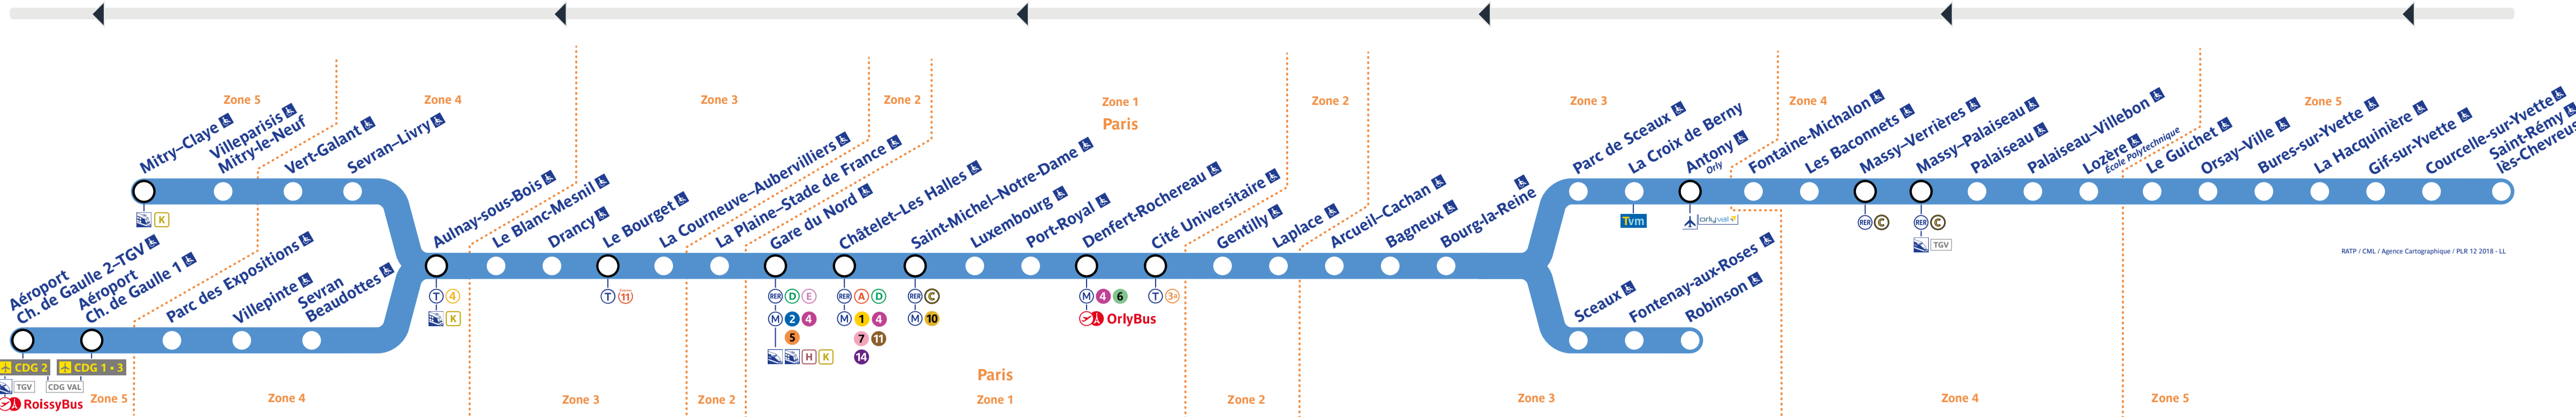

Retrouvez les horaires en scannant ce QR Code

Travaux du lundi 6 au jeudi 9 janvier 2025

Table of train schedules for the RER B line, including columns for destination, departure time, and arrival time for various stations.

Table of train schedules for the RER B line, including columns for destination, departure time, and arrival time for various stations.

Table of train schedules for the RER B line, including columns for destination, departure time, and arrival time for various stations.

Table of train schedules for the RER B line, including columns for destination, departure time, and arrival time for various stations.