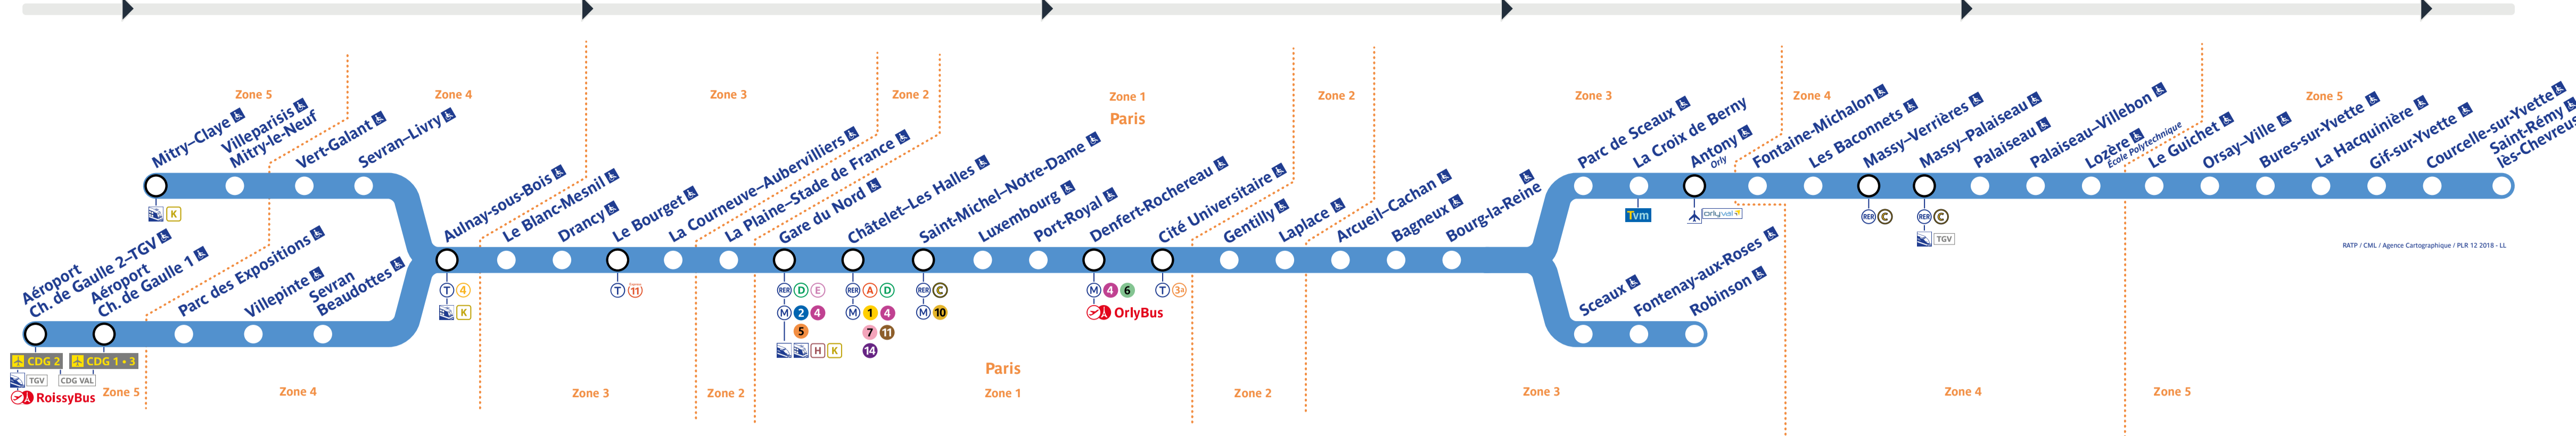

# Horaires

Timetable 时间表  
Horarios جدول الاوقات

## → Robinson • St-Rémy-lès-Chevreuse

Retrouvez les horaires en scannant ce QR Code

### Travaux de dimanche 8 décembre 2024

Table with 100 columns (line numbers) and 100 rows (station names) showing train times for Sunday, December 8, 2024.

Table with 100 columns (line numbers) and 100 rows (station names) showing train times for Sunday, December 8, 2024.

Table with 100 columns (line numbers) and 100 rows (station names) showing train times for Sunday, December 8, 2024.

Table with 100 columns (line numbers) and 100 rows (station names) showing train times for Sunday, December 8, 2024.