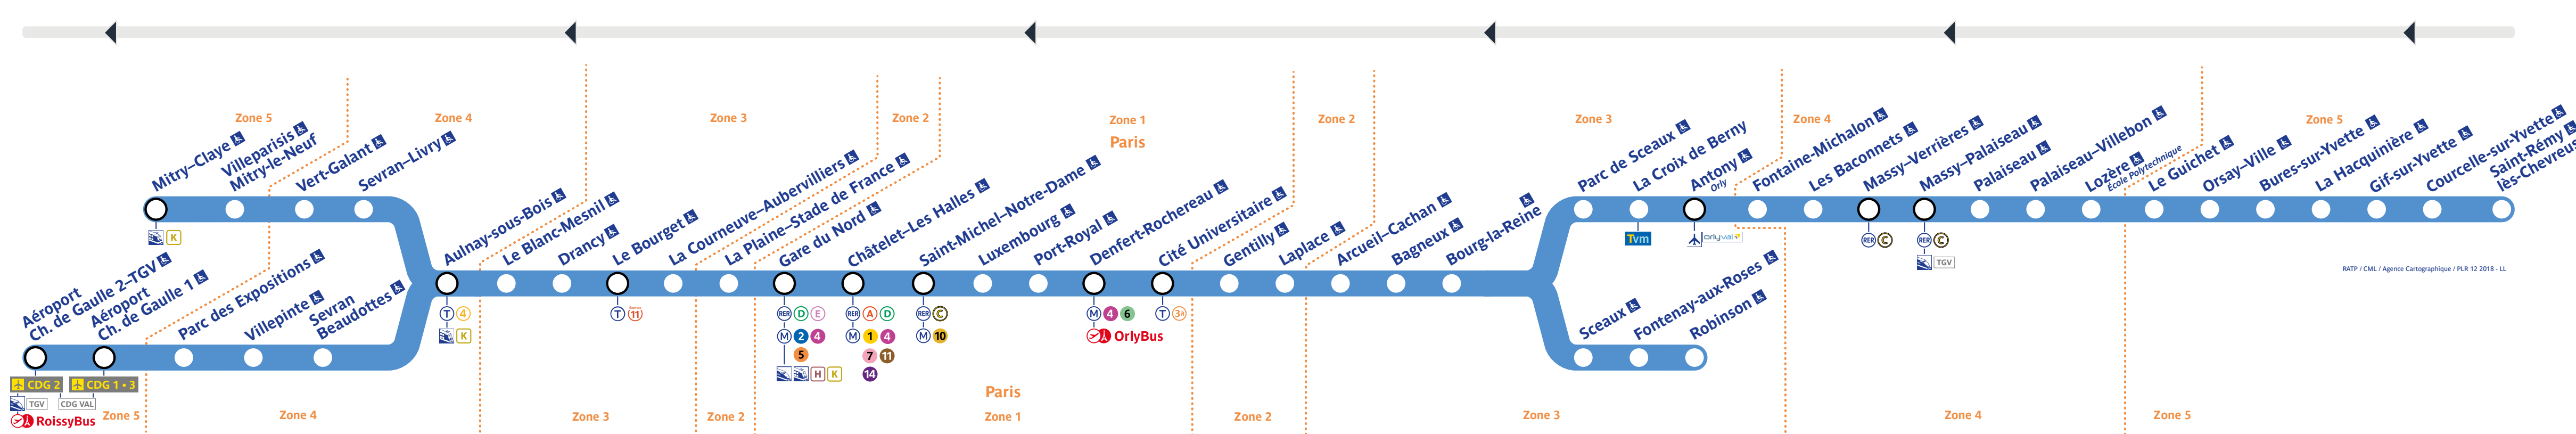

Retrouvez les horaires en scannant ce QR Code

Travaux du lundi 10 au jeudi 13 février 2025

Table of train schedules for the RER B line, including columns for station names and departure times for various train types.

Table of train schedules for the RER B line, including columns for station names and departure times for various train types.

Table of train schedules for the RER B line, including columns for station names and departure times for various train types.

Table of train schedules for the RER B line, including columns for station names and departure times for various train types.