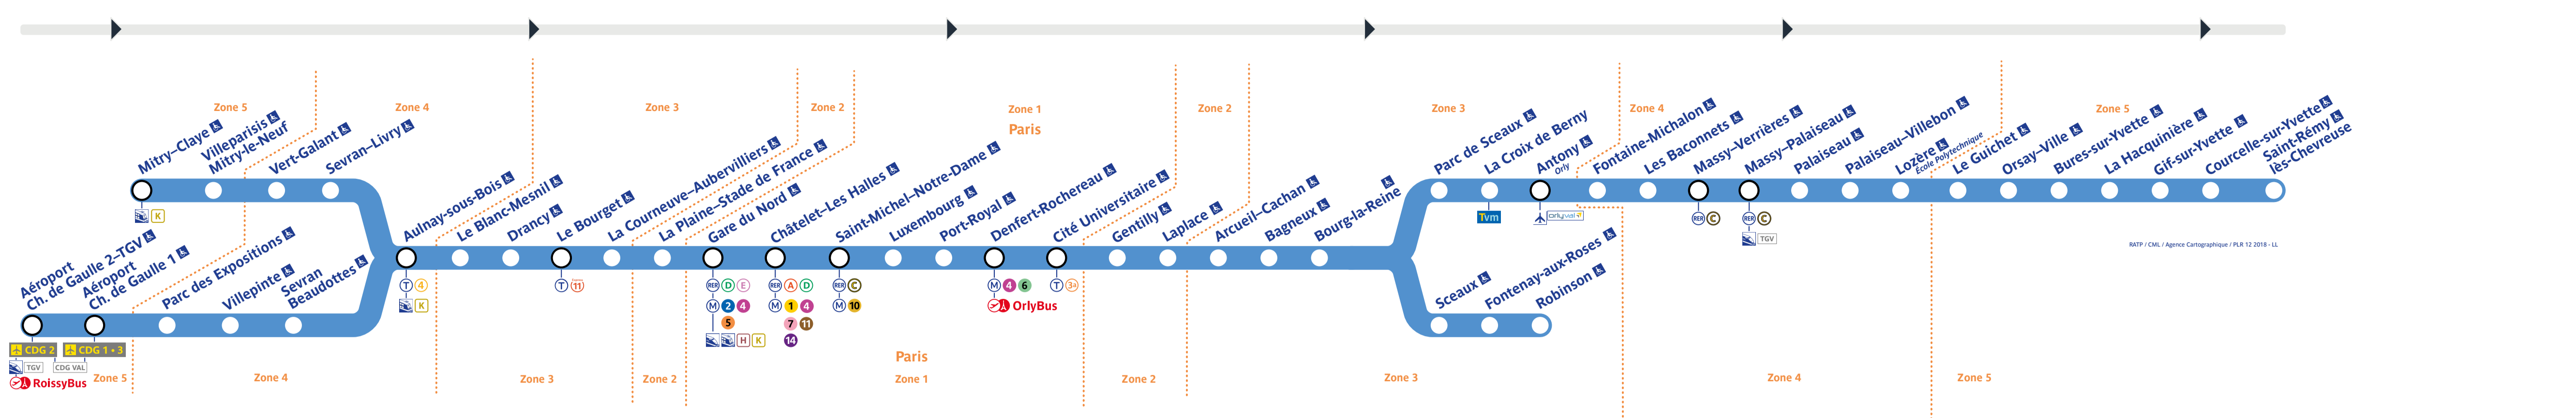

Horaires

Timetable 时间表
Horarios جدول الأوقات

→ Robinson • St-Rémy-lès-Chevreuse

Retrouvez les horaires en scannant ce QR Code

Travaux du samedi 1er mars 2025

Table of train arrivals and departures for Saturday, March 1st, 2025, listing station names and times.

Table of train arrivals and departures for Sunday, March 2nd, 2025, listing station names and times.

Table of train arrivals and departures for Monday, March 3rd, 2025, listing station names and times.

Table of train arrivals and departures for Tuesday, March 4th, 2025, listing station names and times.