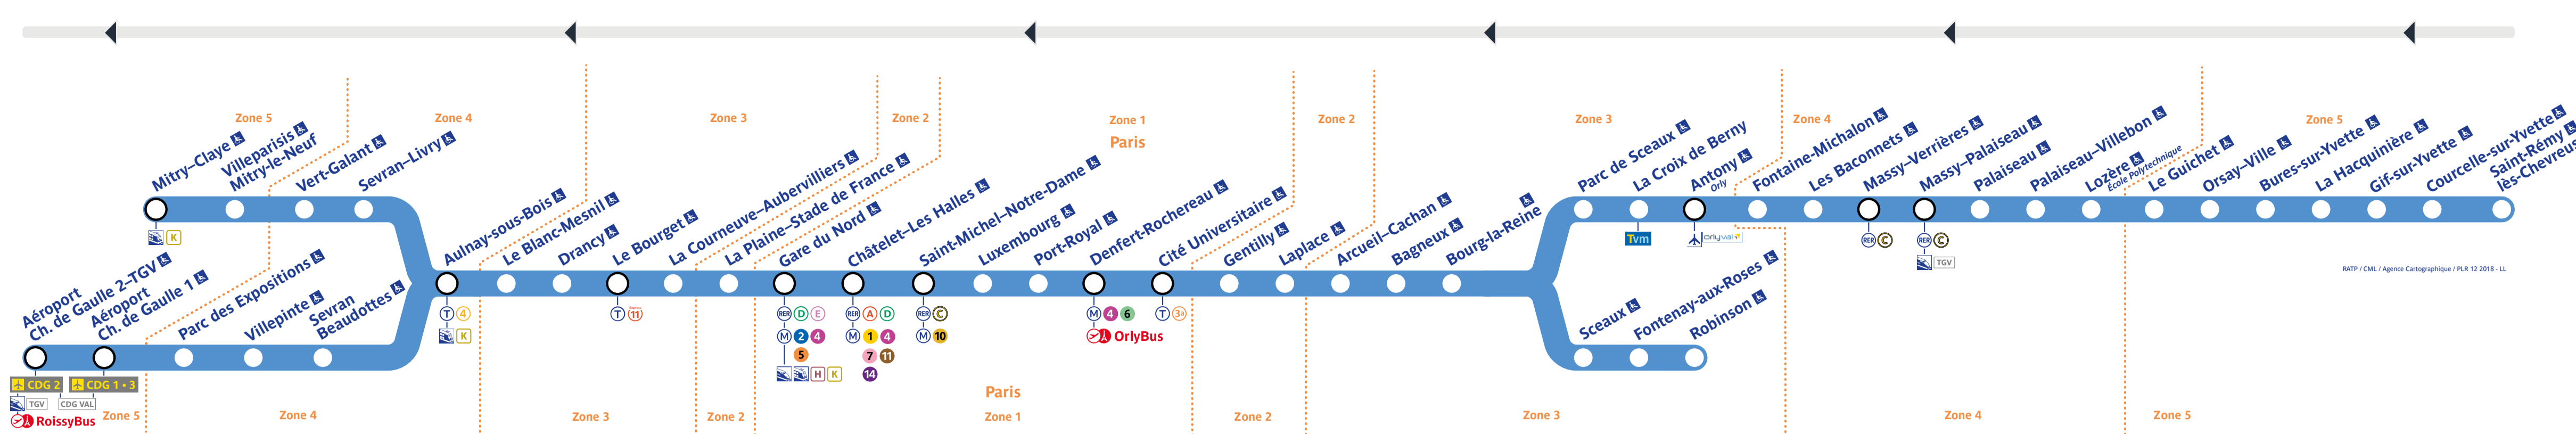

Retrouvez les horaires en scannant ce QR Code

Travaux du lundi 10 mars 2025

Main table containing train schedules for various lines (RER B, RER C, etc.) with columns for line, direction, and departure times.

Table with multiple columns and rows, likely a continuation of the schedule or a specific section for certain lines.

Footer area containing logos for RATP, SNCF, Transilien, and RER B, along with website URLs and contact information.