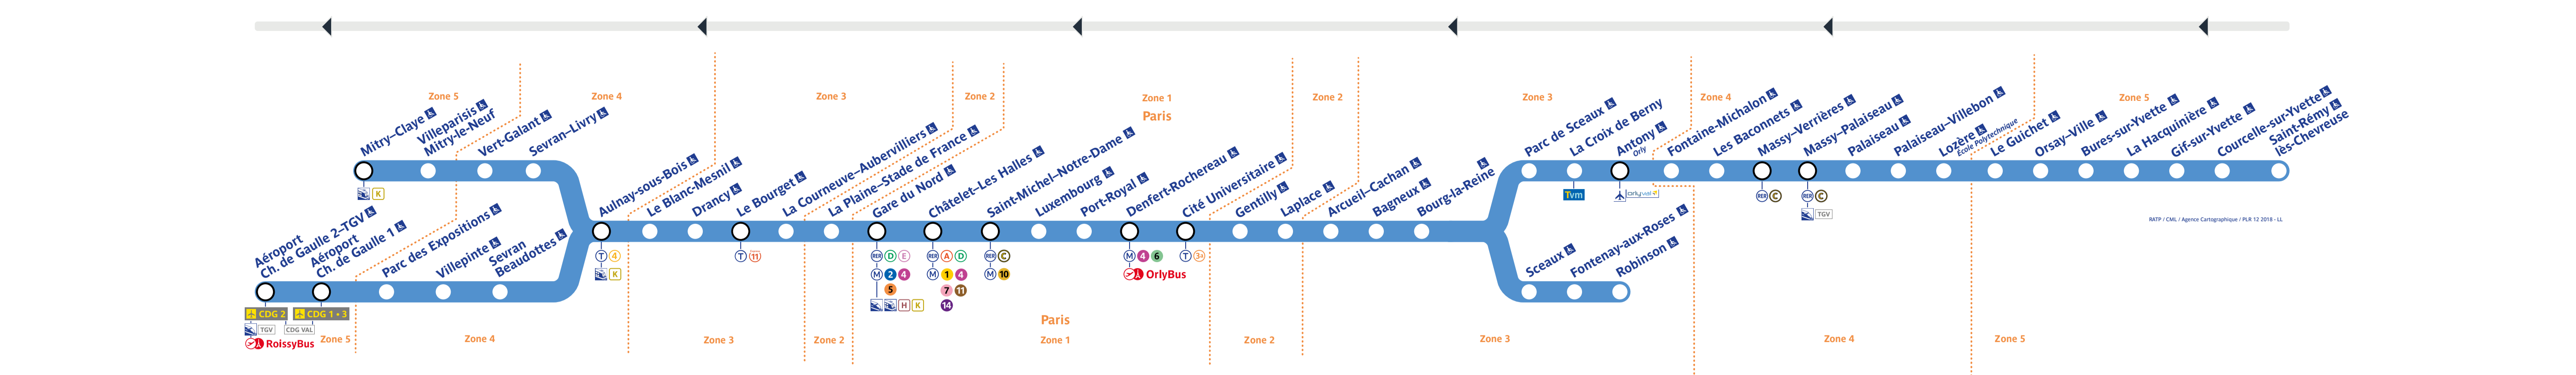

Retrouvez les horaires en scannant ce QR Code

Travaux du lundi 17 au jeudi 20 mars 2025

Table of train schedules for the RER B line, including columns for station names and departure times.

Table of train schedules for the RER B line, including columns for station names and departure times.

Table of train schedules for the RER B line, including columns for station names and departure times.

Table of train schedules for the RER B line, including columns for station names and departure times.