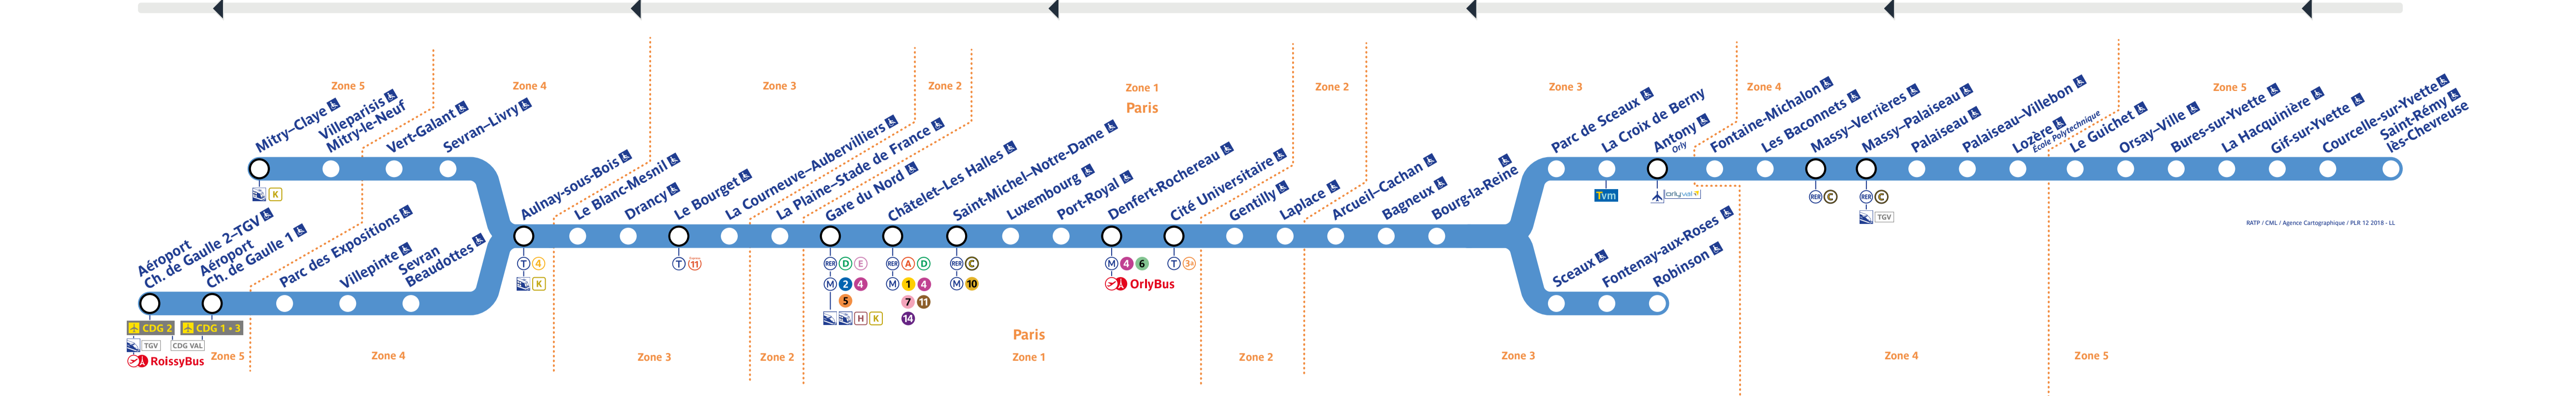

## Aéroport Ch. de Gaulle 2 - TGV • Mitry-Claye

Retrouvez les horaires en scannant ce QR Code

### Travaux du vendredi 28 février 2025

Table with 10 columns (RER, R, S, S, S, S, S, S, S, S) and 10 rows of station names. It contains numerical data representing train times and frequencies for various routes.

Table with 10 columns (RER, R, S, S, S, S, S, S, S, S) and 10 rows of station names. It contains numerical data representing train times and frequencies for various routes.

Table with 10 columns (RER, R, S, S, S, S, S, S, S, S) and 10 rows of station names. It contains numerical data representing train times and frequencies for various routes.

Table with 10 columns (RER, R, S, S, S, S, S, S, S, S) and 10 rows of station names. It contains numerical data representing train times and frequencies for various routes.