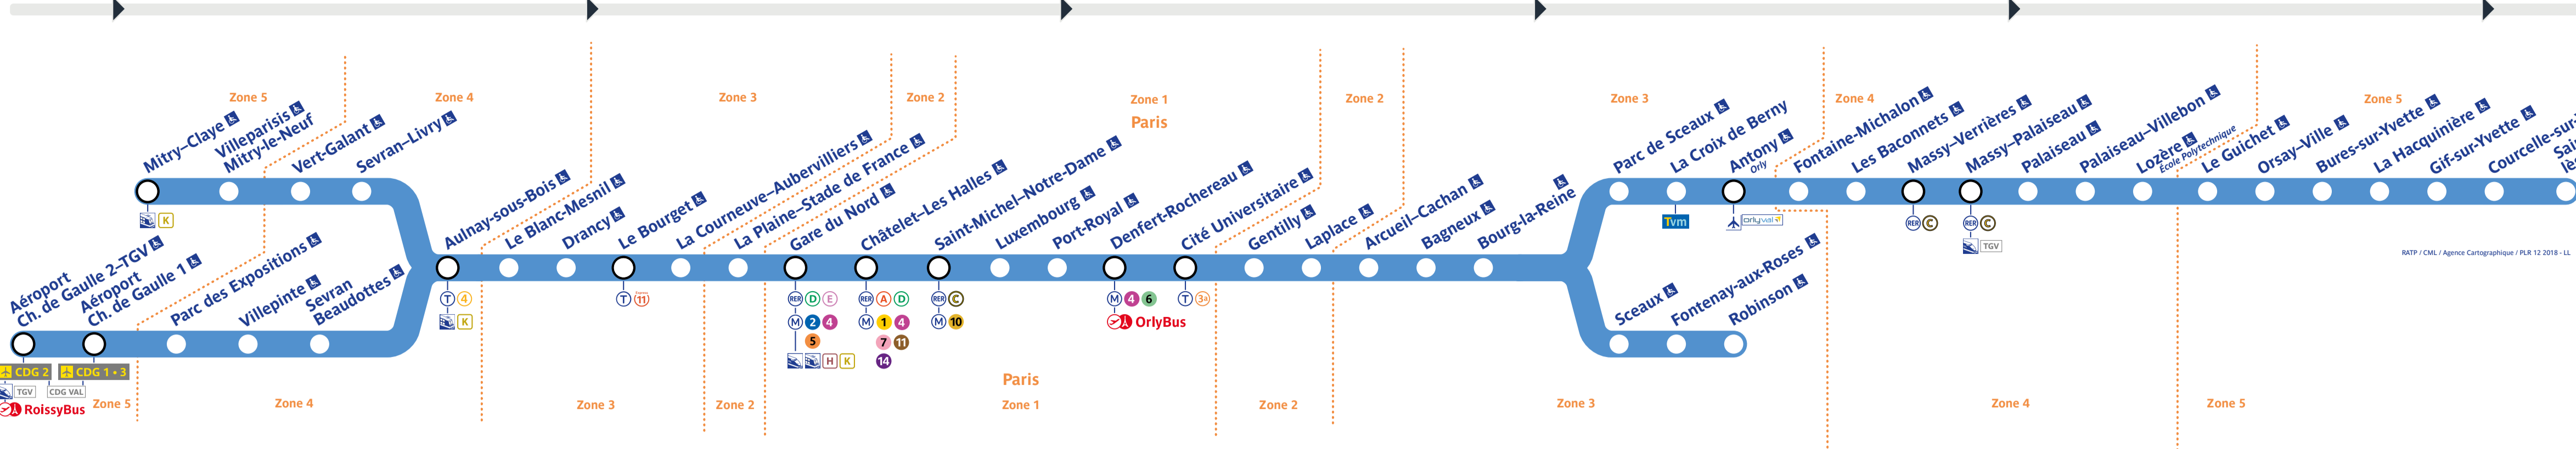

Robinson - St-Rémy-lès-Chevreuse

Retrouvez les horaires en scannant ce QR Code

Travaux de vendredi 28 février 2025

Table of train departure and arrival times for various stations on the RER B line, including Robinson, Paris, and St-Rémy-lès-Chevreuse.

Table of train departure and arrival times for various stations on the RER B line, including Robinson, Paris, and St-Rémy-lès-Chevreuse.

Table of train departure and arrival times for various stations on the RER B line, including Robinson, Paris, and St-Rémy-lès-Chevreuse.

Table of train departure and arrival times for various stations on the RER B line, including Robinson, Paris, and St-Rémy-lès-Chevreuse.