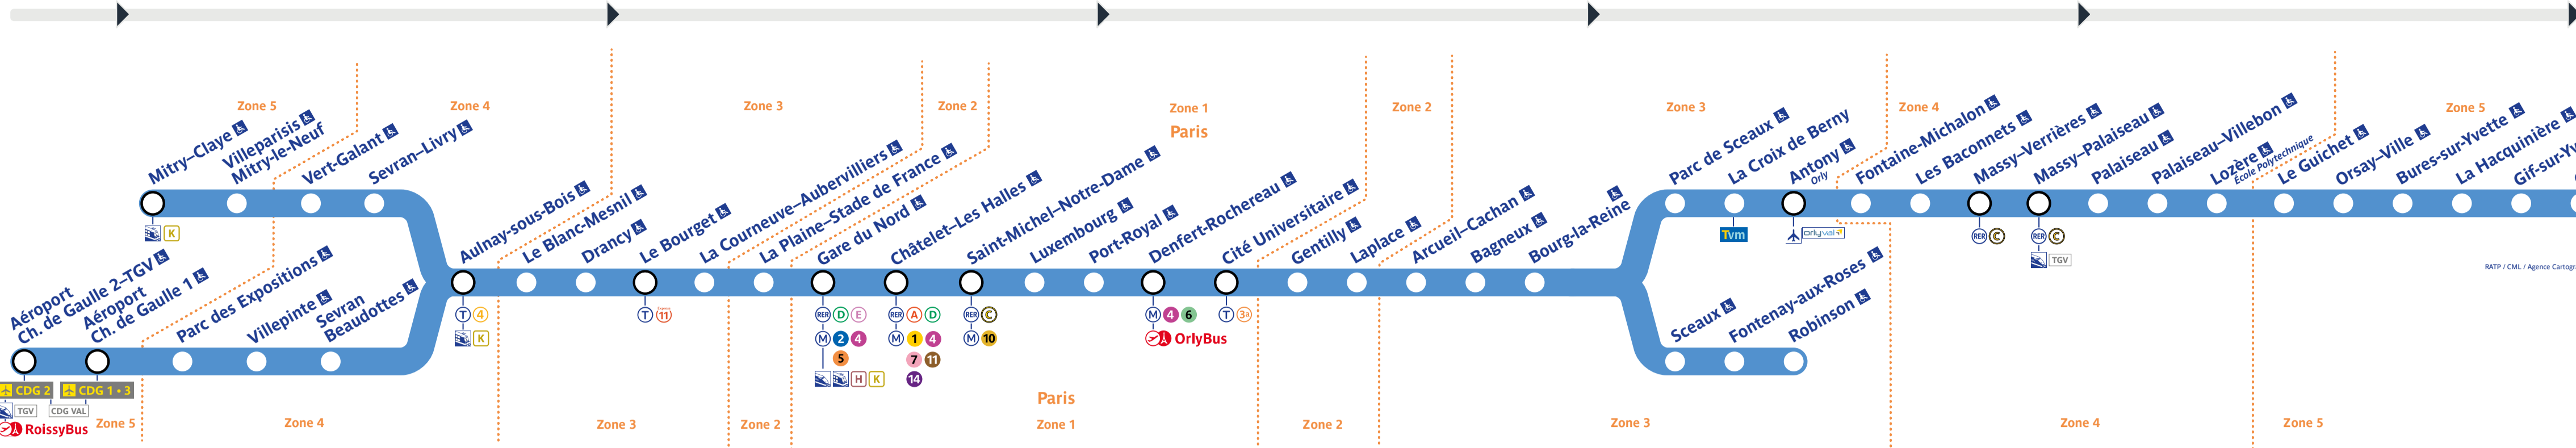

Retrouvez les horaires en scannant ce QR Code

Travaux du samedi 12 au dimanche 13 avril 2025

Table with 10 columns (line, direction, station, departure, arrival) showing train schedules for various lines and stations.

Table with 10 columns (line, direction, station, departure, arrival) showing train schedules for various lines and stations.

Table with 10 columns (line, direction, station, departure, arrival) showing train schedules for various lines and stations.

Table with 10 columns (line, direction, station, departure, arrival) showing train schedules for various lines and stations.