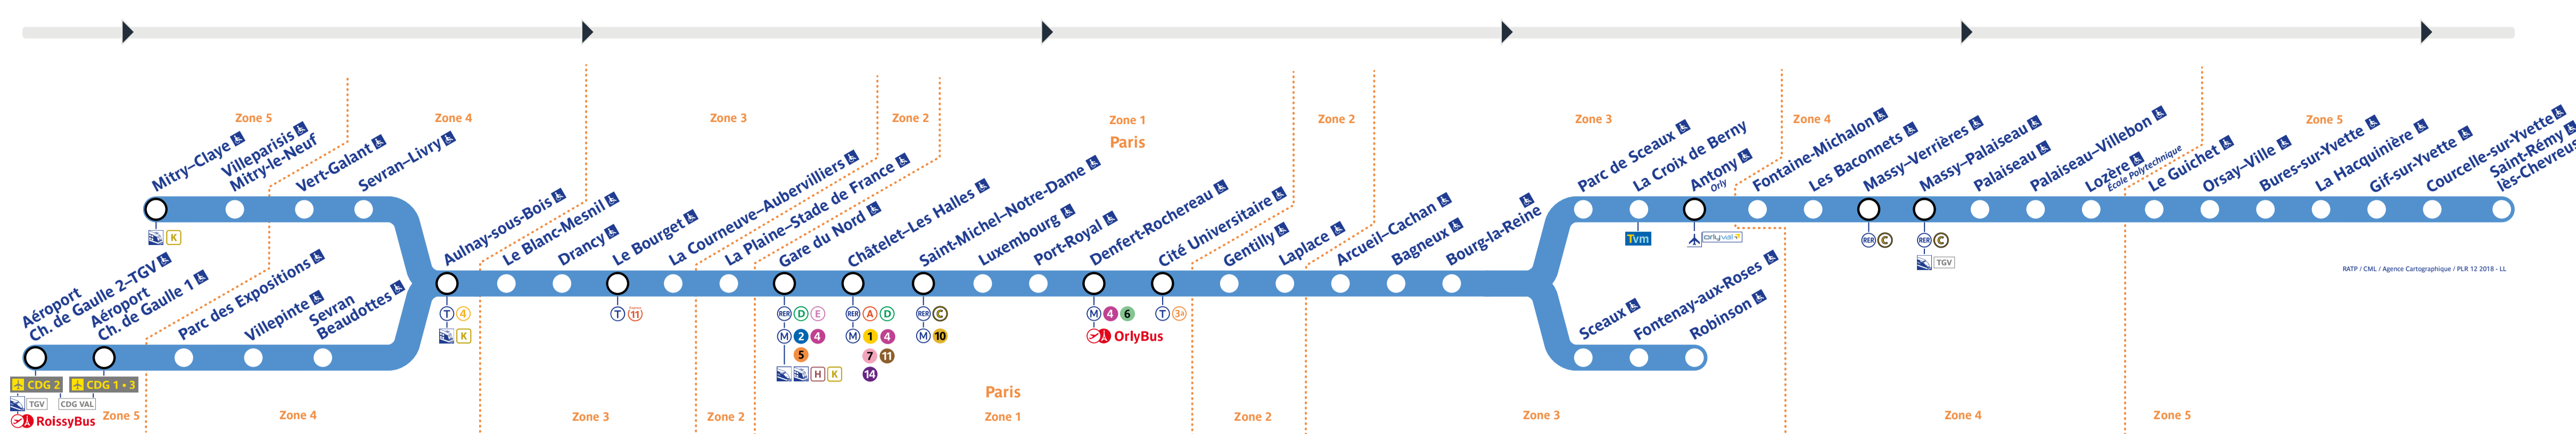

Robinson - St-Rémy-lès-Chevreuse

Retrouvez les horaires en scannant ce QR Code

Travaux du samedi 15 mars 2025

Table of train schedules for Saturday 15 March 2025, showing departure and arrival times for various stations.

Table of train schedules for various days of the week, showing departure and arrival times for various stations.

Table of train schedules for various days of the week, showing departure and arrival times for various stations.