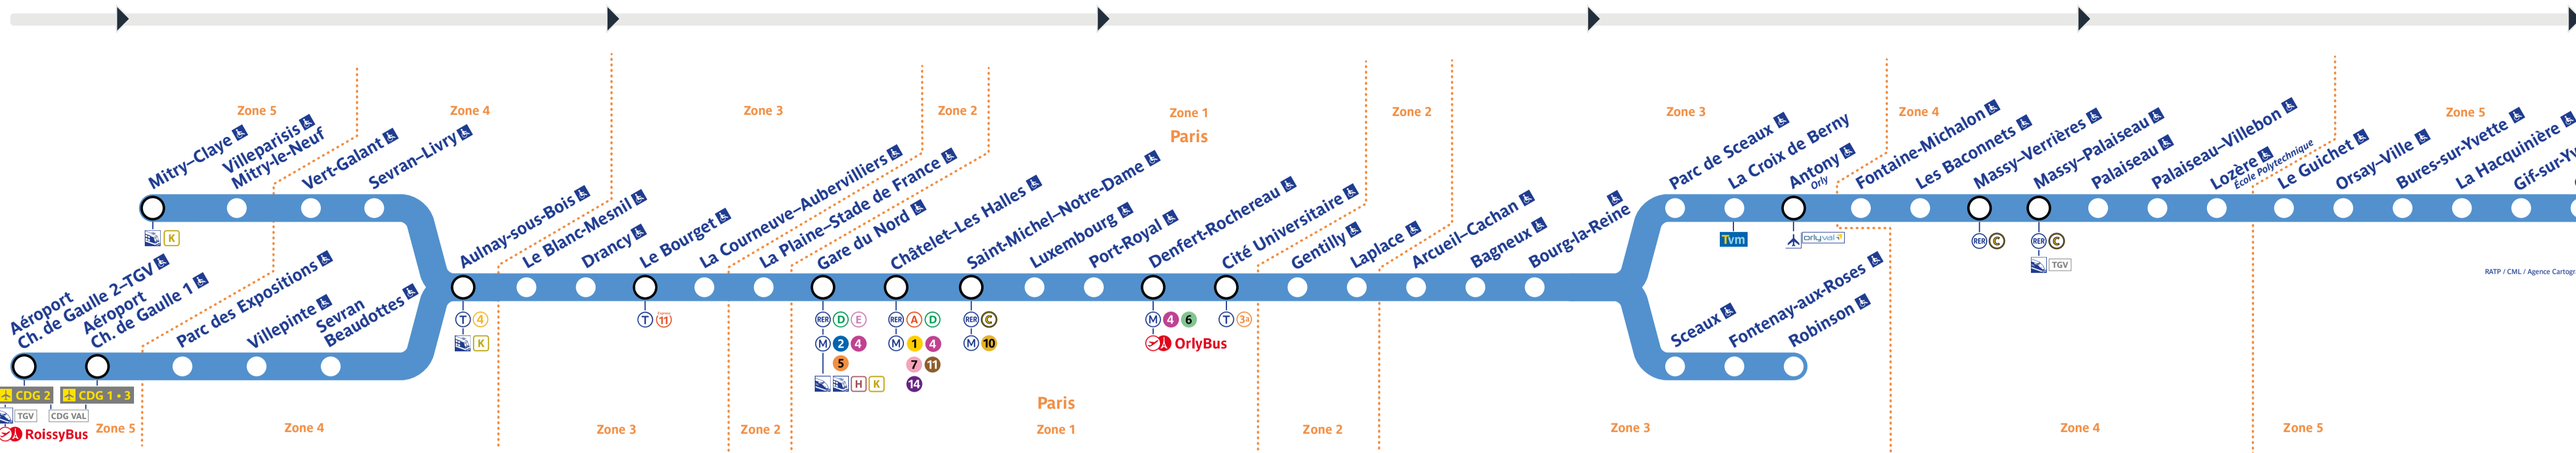

Retrouvez les horaires en scannant ce QR Code

Travaux de dimanche 16 mars 2025

Table with 100 columns and 100 rows showing train schedules for various stations on the RER B line.

Table with 100 columns and 100 rows showing train schedules for various stations on the RER B line.

Table with 100 columns and 100 rows showing train schedules for various stations on the RER B line.

Table with 100 columns and 100 rows showing train schedules for various stations on the RER B line.