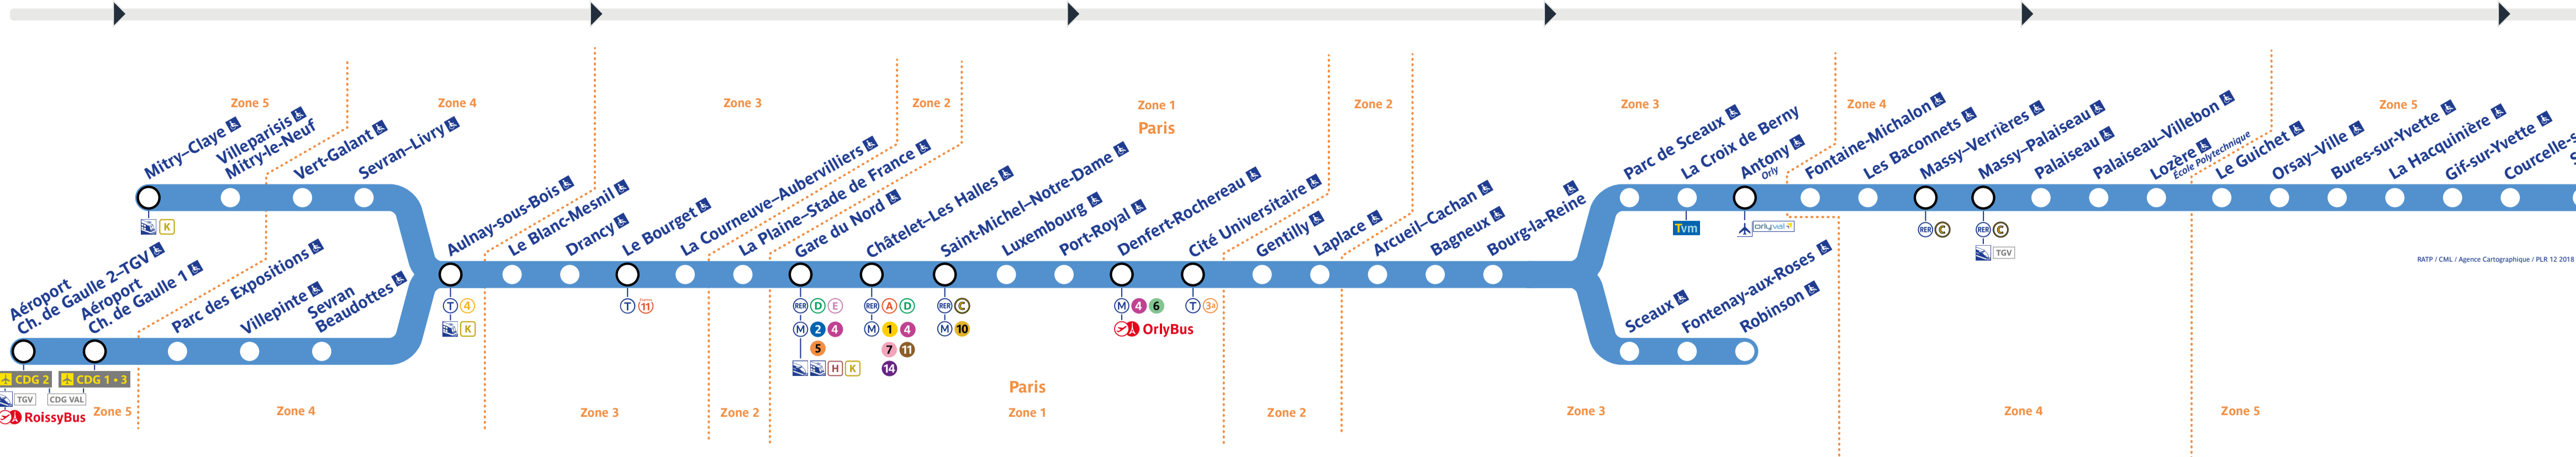

Horaires | Timetable | 时间表 | Horarios | جدول الأوقات

→ Robinson • St-Rémy-lès-Chevreuse

Retrouvez les horaires en scannant ce QR Code

Travaux du dimanche 23 mars 2025

Table with columns for station names and time slots (e.g., 04:46, 05:01, 05:16, etc.) for various lines and directions.

Table with columns for station names and time slots (e.g., 05:42, 05:55, 06:10, etc.) for various lines and directions.

Table with columns for station names and time slots (e.g., 06:03, 06:16, 06:31, etc.) for various lines and directions.

Table with columns for station names and time slots (e.g., 06:52, 07:05, 07:20, etc.) for various lines and directions.

Table with columns for station names and time slots (e.g., 07:31, 07:44, 07:59, etc.) for various lines and directions.

Table with columns for station names and time slots (e.g., 08:00, 08:13, 08:28, etc.) for various lines and directions.

Table with columns for station names and time slots (e.g., 08:39, 08:52, 09:07, etc.) for various lines and directions.

Table with columns for station names and time slots (e.g., 09:18, 09:31, 09:46, etc.) for various lines and directions.