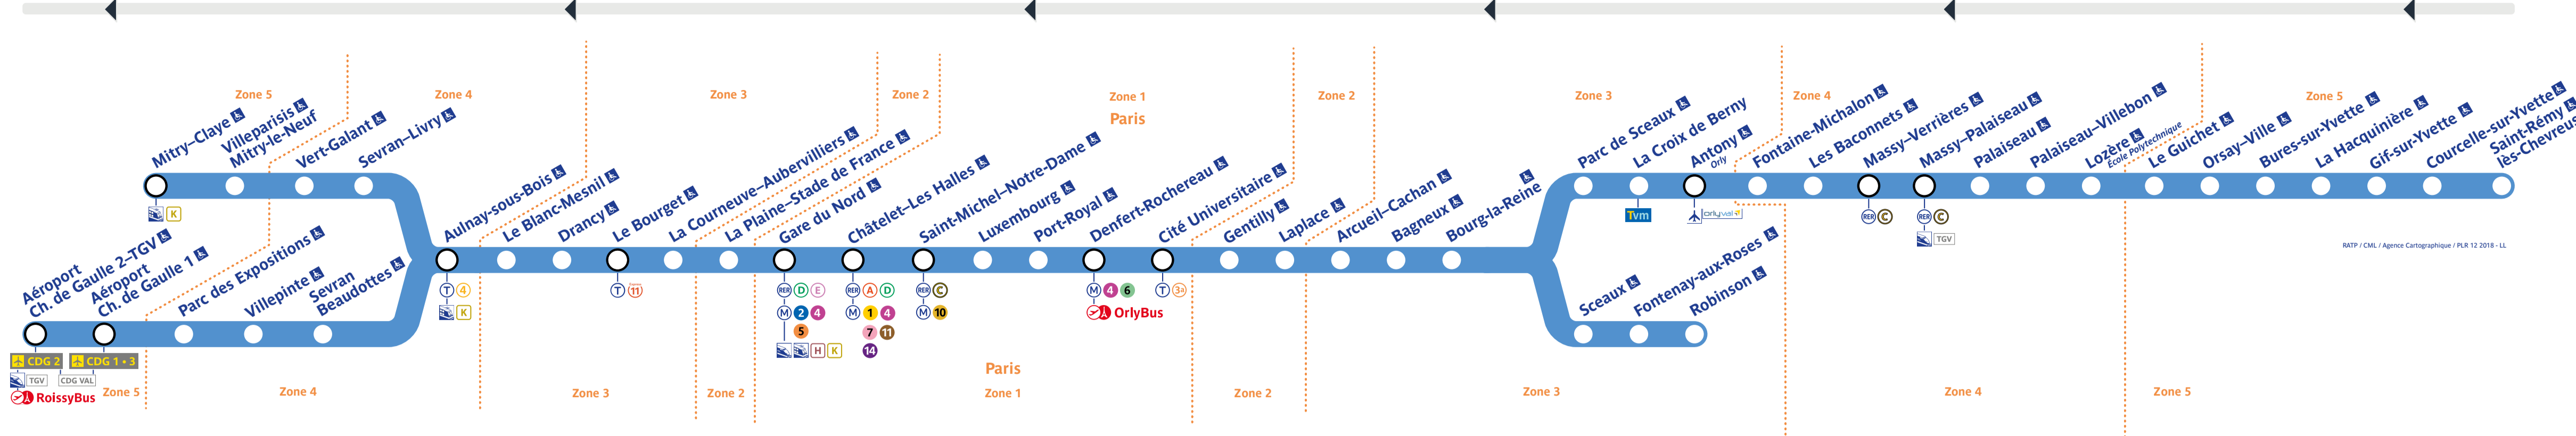

Retrouvez les horaires en scannant ce QR Code

Travaux du lundi 24 au jeudi 27 mars 2025

Table of train schedules for the RER B line, including columns for station names and departure times for various train types.

Table of train schedules for the RER B line, including columns for station names and departure times for various train types.

Table of train schedules for the RER B line, including columns for station names and departure times for various train types.