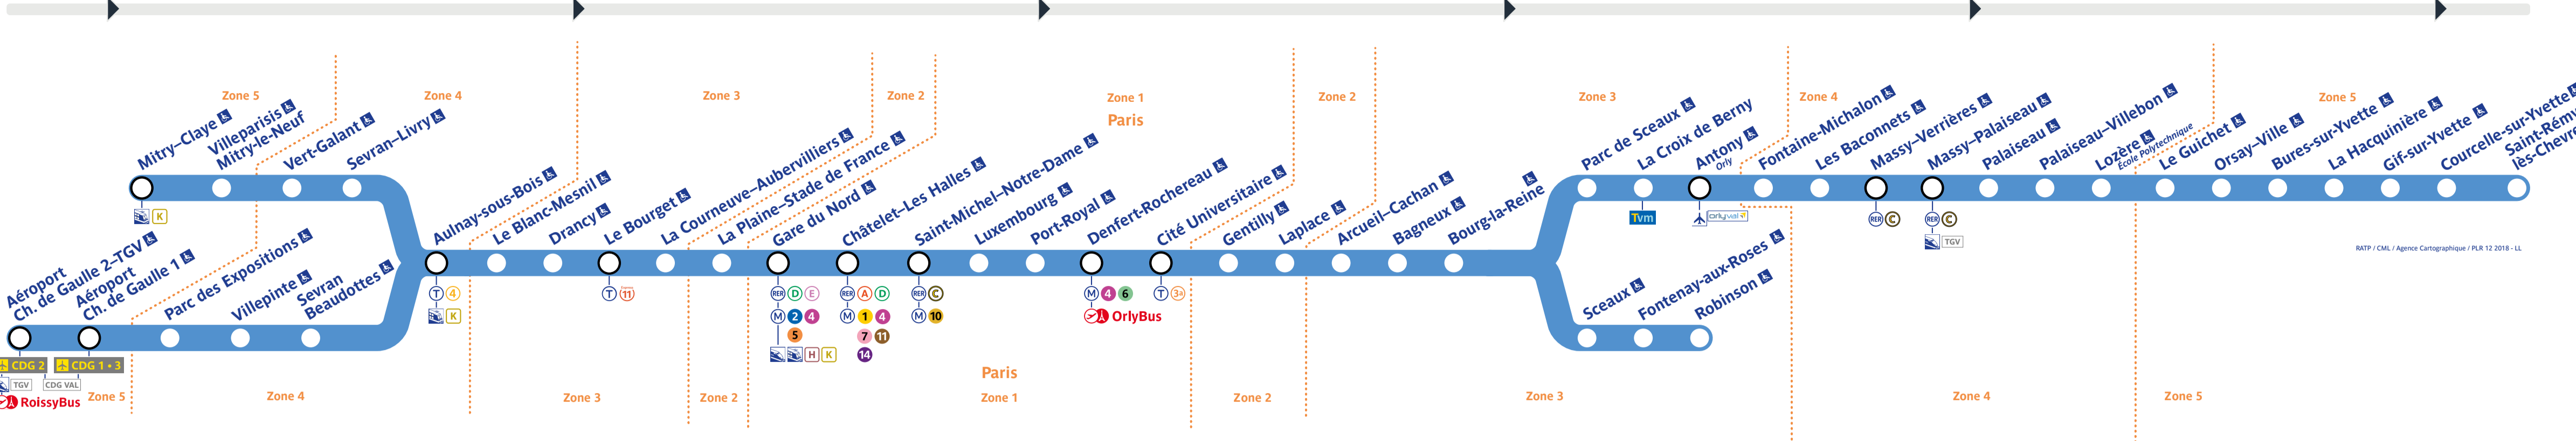

Retrouvez les horaires en scannant ce QR Code

Travaux du vendredi 28 mars 2025

Table with columns for line (e.g., Aéroport, Paris-Saclay) and stations, with rows containing departure times.

Table with columns for line and stations, with rows containing arrival times.

Table with columns for line and stations, with rows containing additional arrival times.