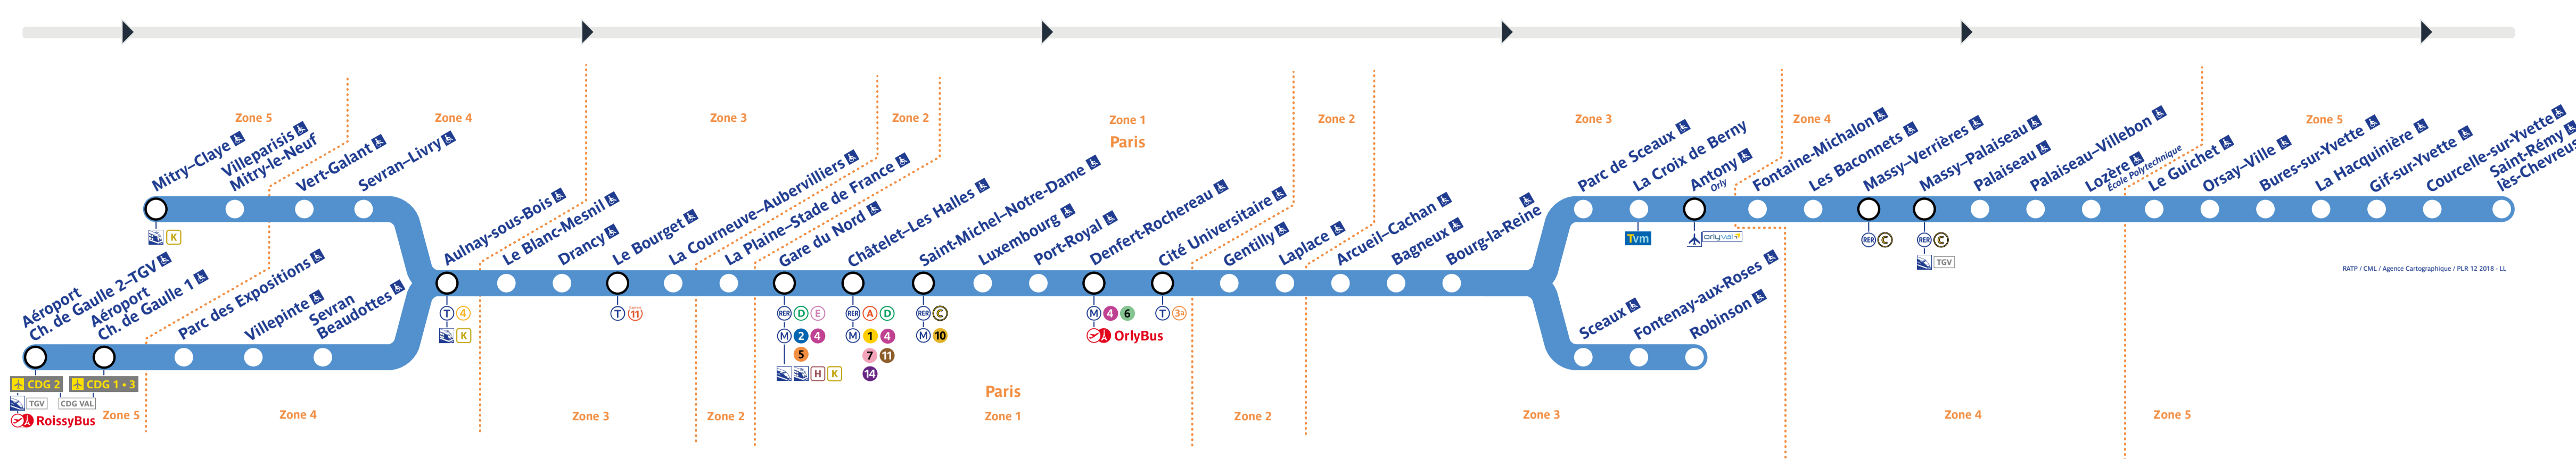

Retrouvez les horaires en scannant ce QR Code

Travaux du vendredi 18 avril 2025

Table of train schedules for various stations including Mirry-Claye, Villepreux, Sevran-Livry, and Paris. Columns include station names and departure times.

Table of train schedules for various stations including Mirry-Claye, Villepreux, Sevran-Livry, and Paris. Columns include station names and departure times.

Table of train schedules for various stations including Mirry-Claye, Villepreux, Sevran-Livry, and Paris. Columns include station names and departure times.

Table of train schedules for various stations including Mirry-Claye, Villepreux, Sevran-Livry, and Paris. Columns include station names and departure times.