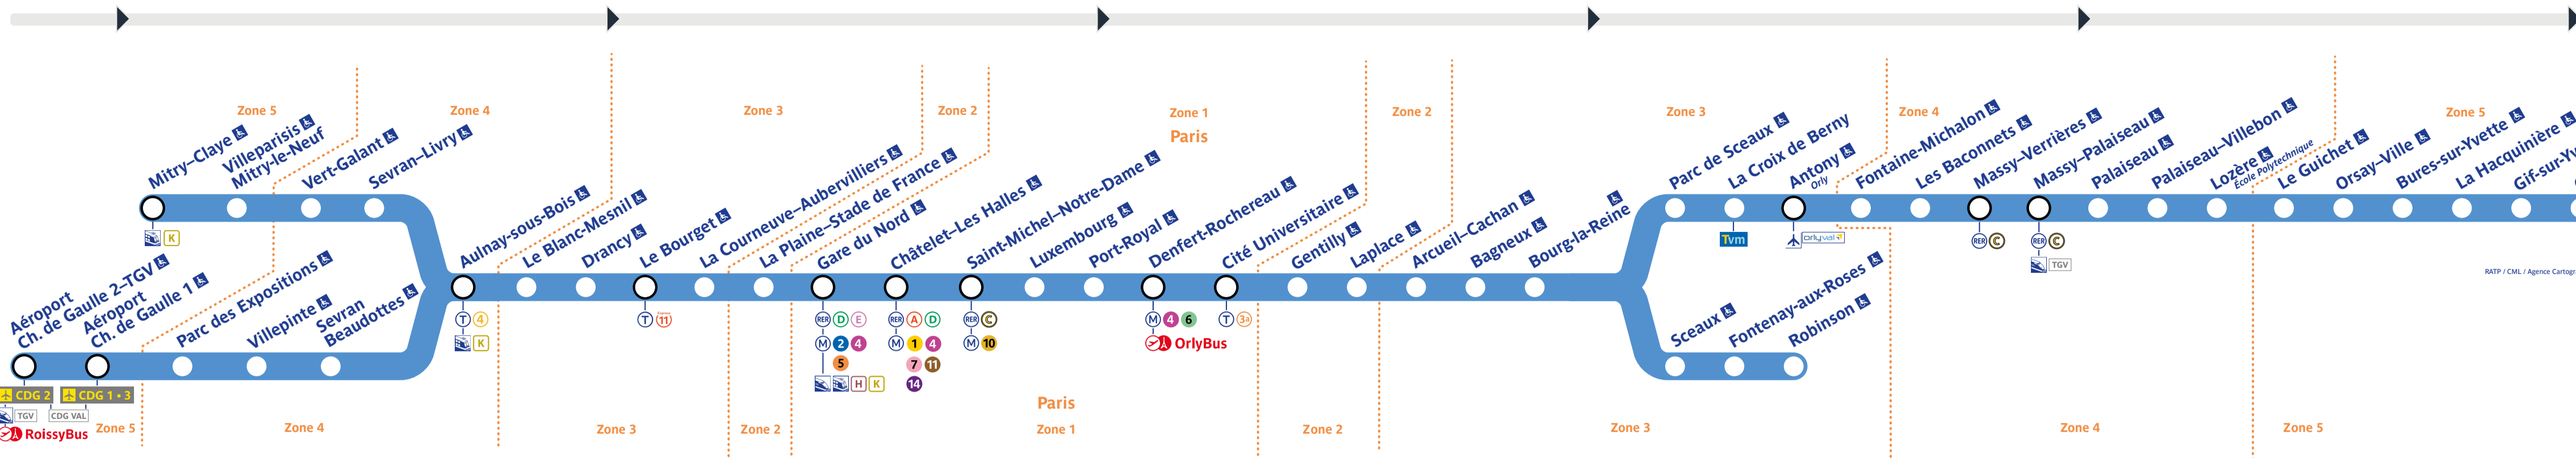

RER B | Timetable | 时间表 | Horarios | جدول الأوقات → Robinson • St-Rémy-lès-Chevreuse

Retrouvez les horaires en scannant ce QR Code

Travaux du samedi 19 au lundi 21 avril 2025

Table of train schedules for RER B during the weekend of April 19-21, 2025. It lists departure times for various stations including Paris, Evry, and St-Rémy-lès-Chevreuse.

Table of train schedules for RER B during the week of April 22-28, 2025. It lists departure times for various stations including Paris, Evry, and St-Rémy-lès-Chevreuse.

Table of train schedules for RER B during the week of April 29 - May 5, 2025. It lists departure times for various stations including Paris, Evry, and St-Rémy-lès-Chevreuse.

Table of train schedules for RER B during the week of May 6 - May 12, 2025. It lists departure times for various stations including Paris, Evry, and St-Rémy-lès-Chevreuse.