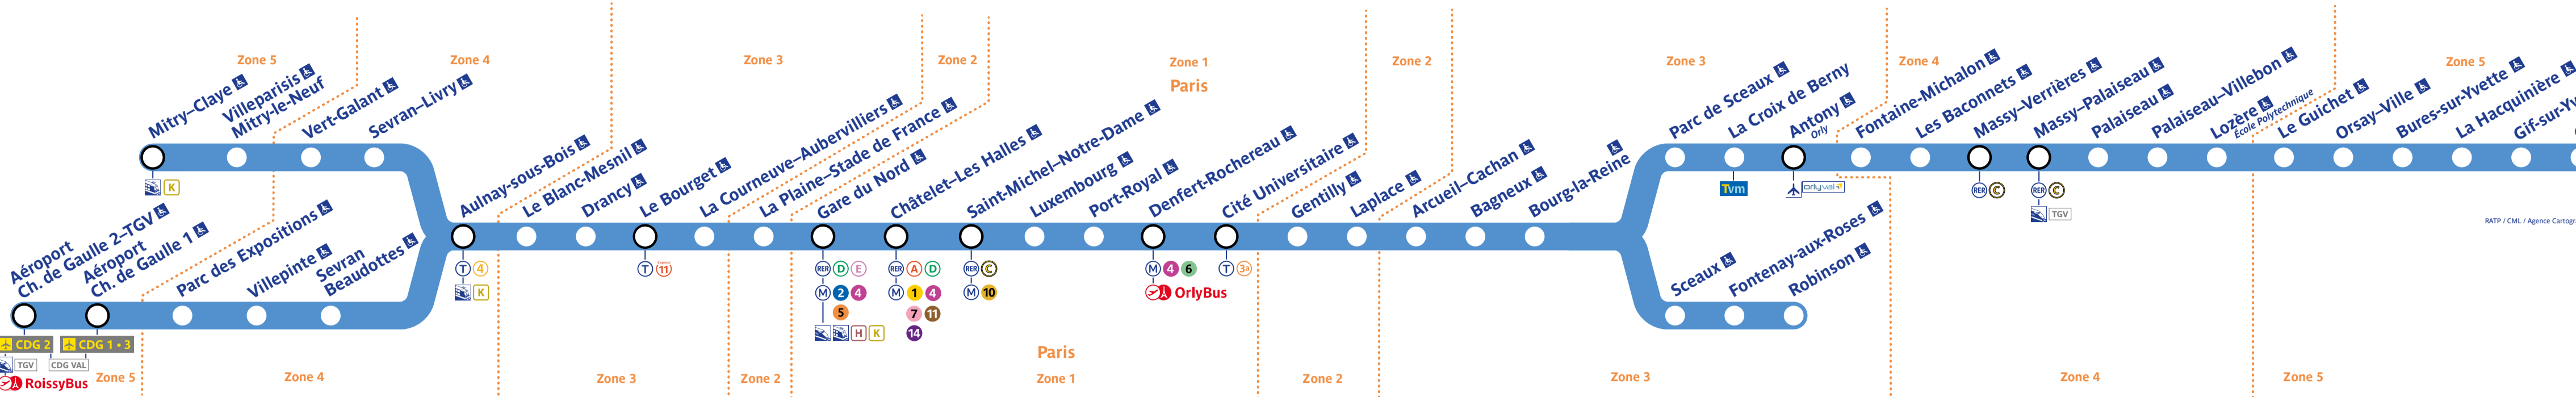

Retrouvez les horaires en scannant ce QR Code

Travaux du samedi 10 mai 2025

Table of train schedules for Saturday, May 10, 2025, showing departure and arrival times for various stations.

Table of train schedules for various stations, including Paris, Fontaine-Verreries, and St-Rémy-lès-Chevreuse.

Table of train schedules for various stations, including Paris, Fontaine-Verreries, and St-Rémy-lès-Chevreuse.

Table of train schedules for various stations, including Paris, Fontaine-Verreries, and St-Rémy-lès-Chevreuse.