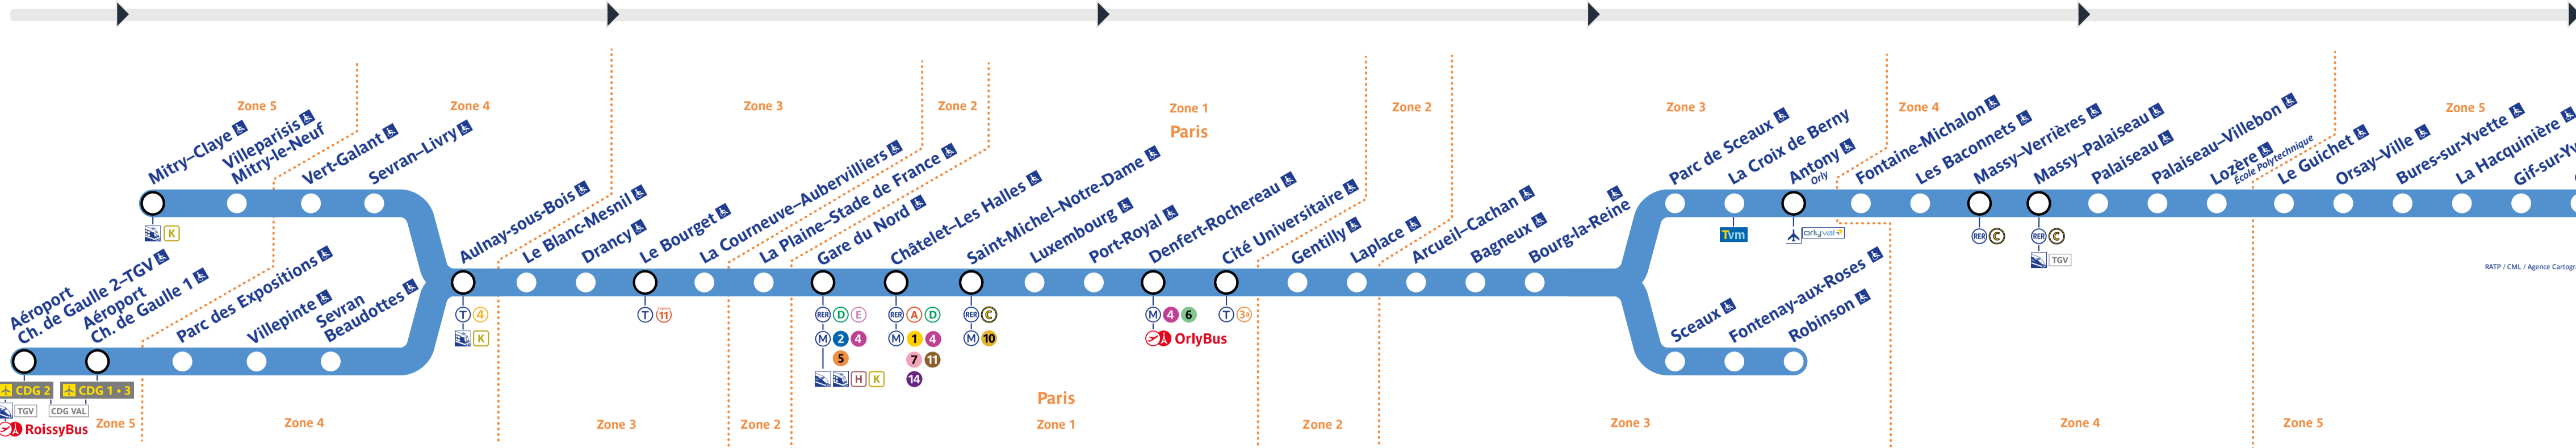

Retrouvez les horaires en scannant ce QR Code

Travaux du samedi 17 mai 2025

Table of train schedules for Saturday, May 17, 2025, showing departure and arrival times for various stations.

Table of train schedules for various stations, including Paris, Fontaine-Verge, and St-Rémy-lès-Chevreuse.

Table of train schedules for various stations, including Paris, Fontaine-Verge, and St-Rémy-lès-Chevreuse.