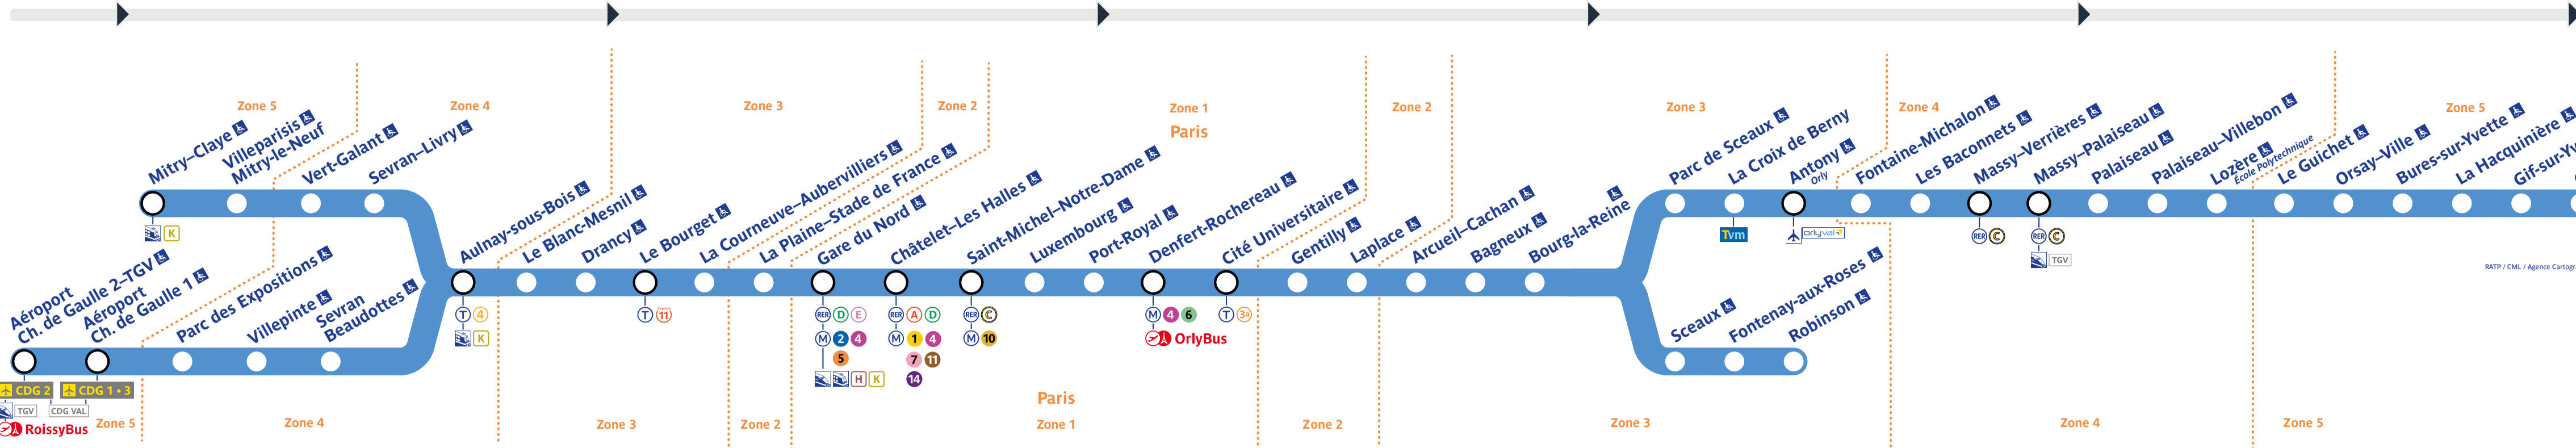

Retrouvez les horaires en scannant ce QR Code

Travaux du dimanche 18 mai 2025

Main table of train timetables for RER B line, including columns for station, direction, and departure times.

Table of train timetables for RER B line, including columns for station, direction, and departure times.

Table of train timetables for RER B line, including columns for station, direction, and departure times.