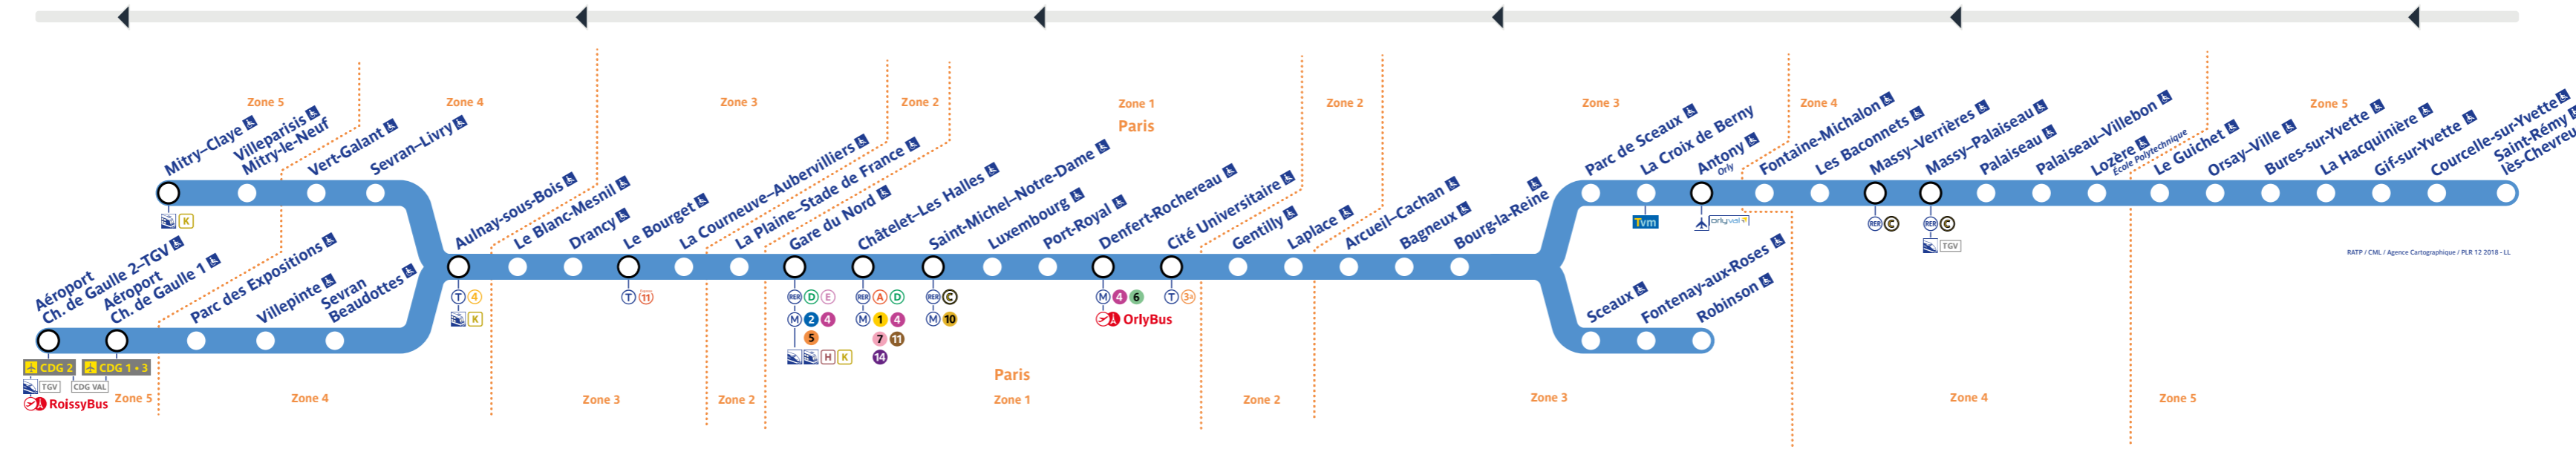

Horaires

Timetable 时间表
Horarios جدول الاوقات

→ Aéroport Ch. de Gaulle 2 - TGV • Mitry-Claye

Info trafic

Retrouvez les horaires en scannant ce QR Code

Le mercredi 2 avril 2025

Table with columns for stations (Robinson, Fontenay-aux-Roses, Sceaux, etc.) and rows for departure times (05:00, 05:02, 05:04, etc.)

Table with columns for stations (Robinson, Fontenay-aux-Roses, Sceaux, etc.) and rows for arrival times (11:27, 11:29, 11:31, etc.)

Table with columns for stations (Robinson, Fontenay-aux-Roses, Sceaux, etc.) and rows for frequency intervals (18:23, 18:26, 18:27, etc.)