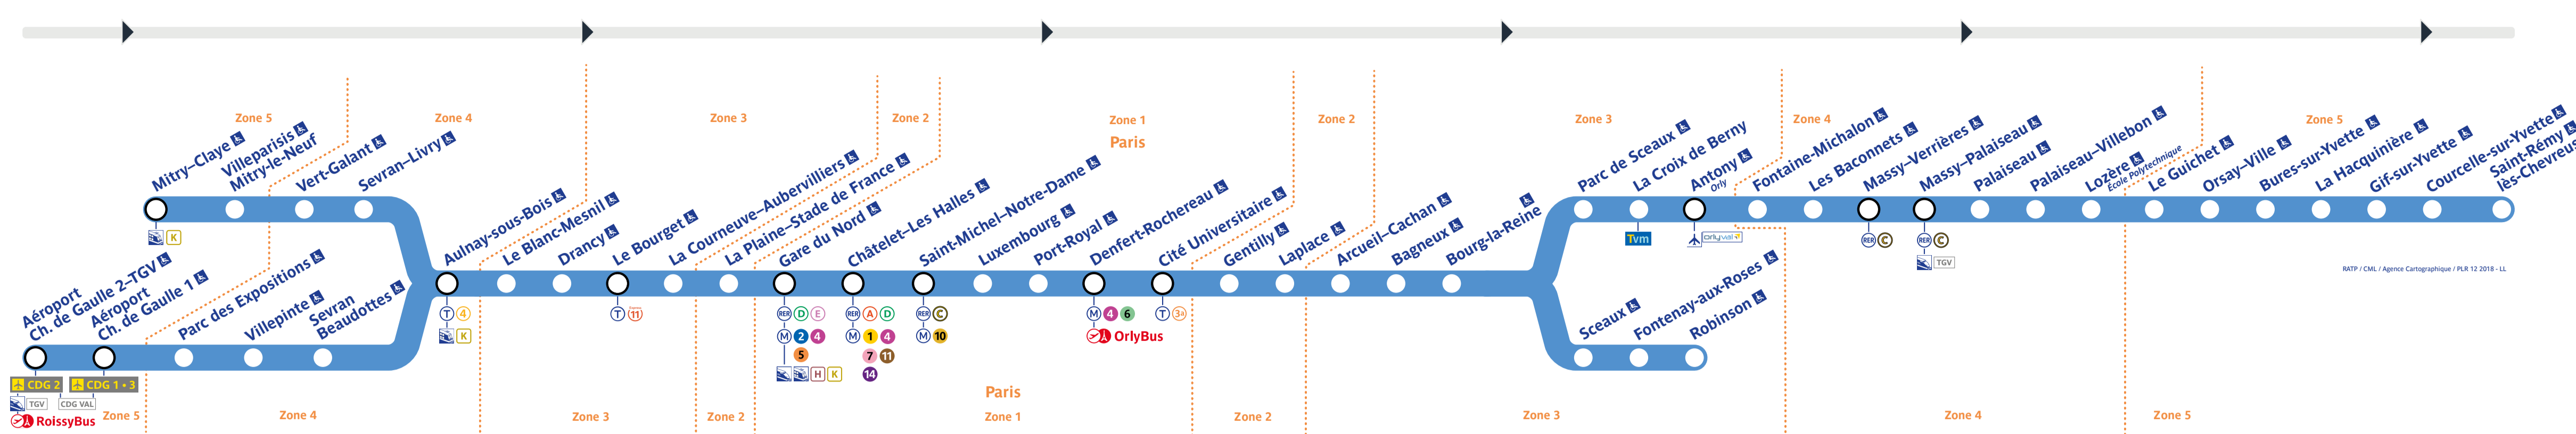

Retrouvez les horaires en scannant ce QR Code

Travaux du vendredi 2 mai 2025

Table of train departure and arrival times for various stations including Miry-Claye, Paris, and Courcelles-aux-Bois.

Table of passenger counts for different train services and stations.

Table of train departure and arrival times for various stations including Miry-Claye, Paris, and Courcelles-aux-Bois.