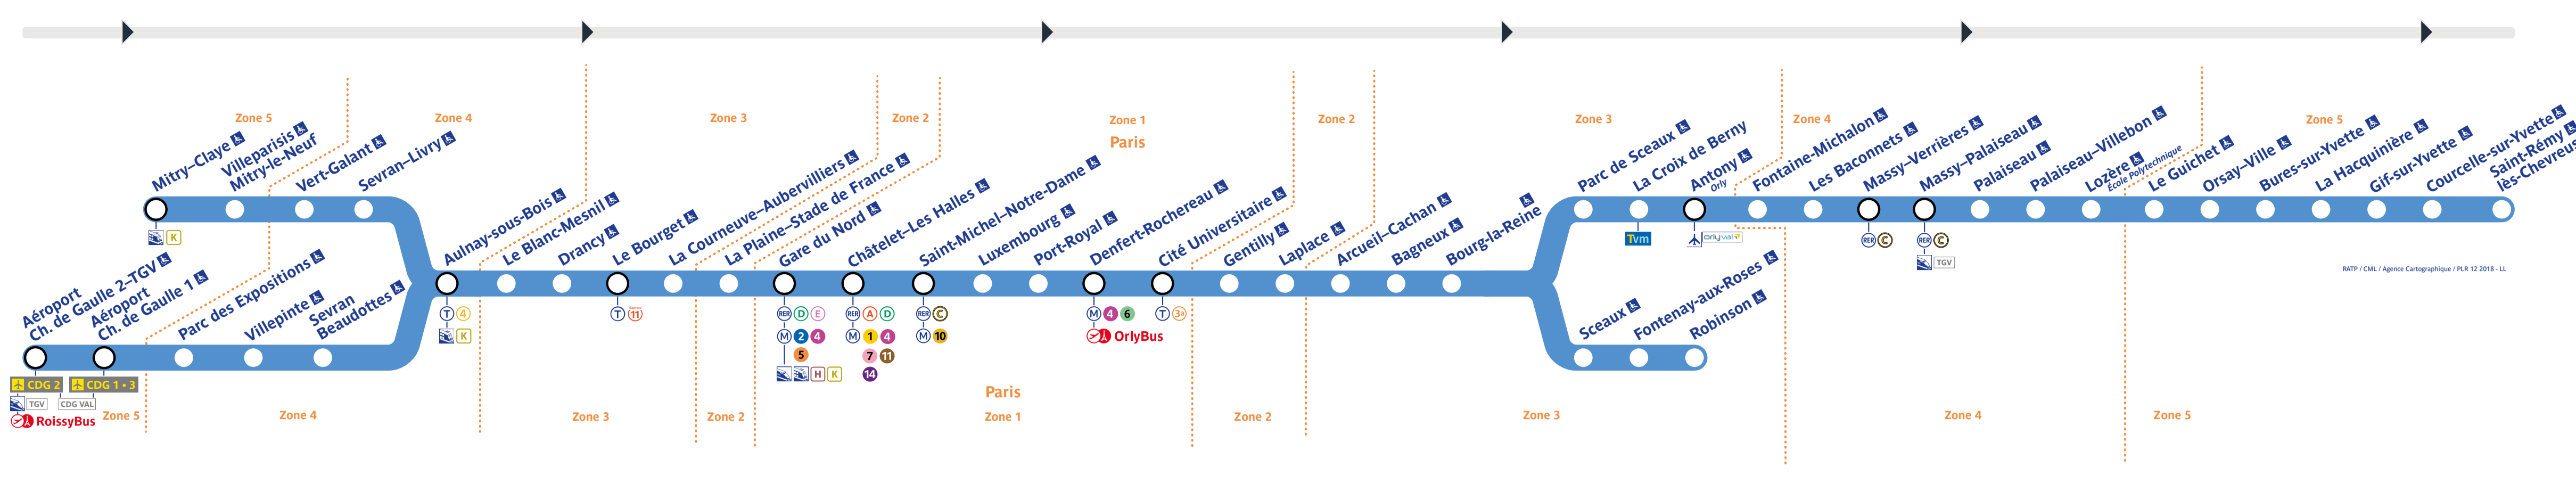

Retrouvez les horaires en scannant ce QR Code

Travaux du mardi 22 au vendredi 25 avril 2025

Table of departure and arrival times for various stations including Miry-Claye, Villepreux, and Paris.

Table of passenger counts for different stations and train types.

Table of train numbers and their corresponding routes.