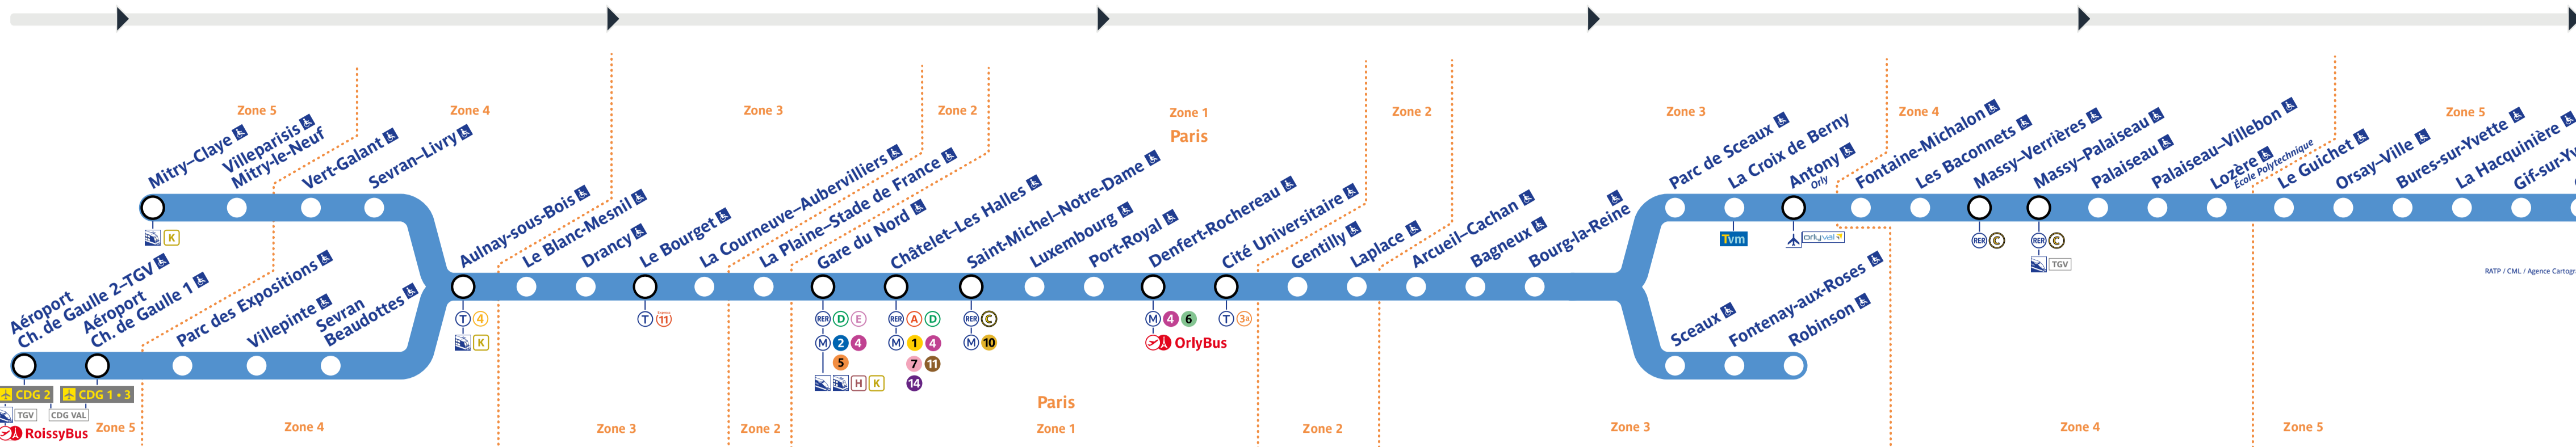

Retrouvez les horaires en scannant ce QR Code

Travaux du dimanche 27 avril 2025

Table with 100 columns and 10 rows showing train departure and arrival times for various stations on the RER B line.

Table with 100 columns and 10 rows showing train departure and arrival times for various stations on the RER B line.

Table with 100 columns and 10 rows showing train departure and arrival times for various stations on the RER B line.

Table with 100 columns and 10 rows showing train departure and arrival times for various stations on the RER B line.