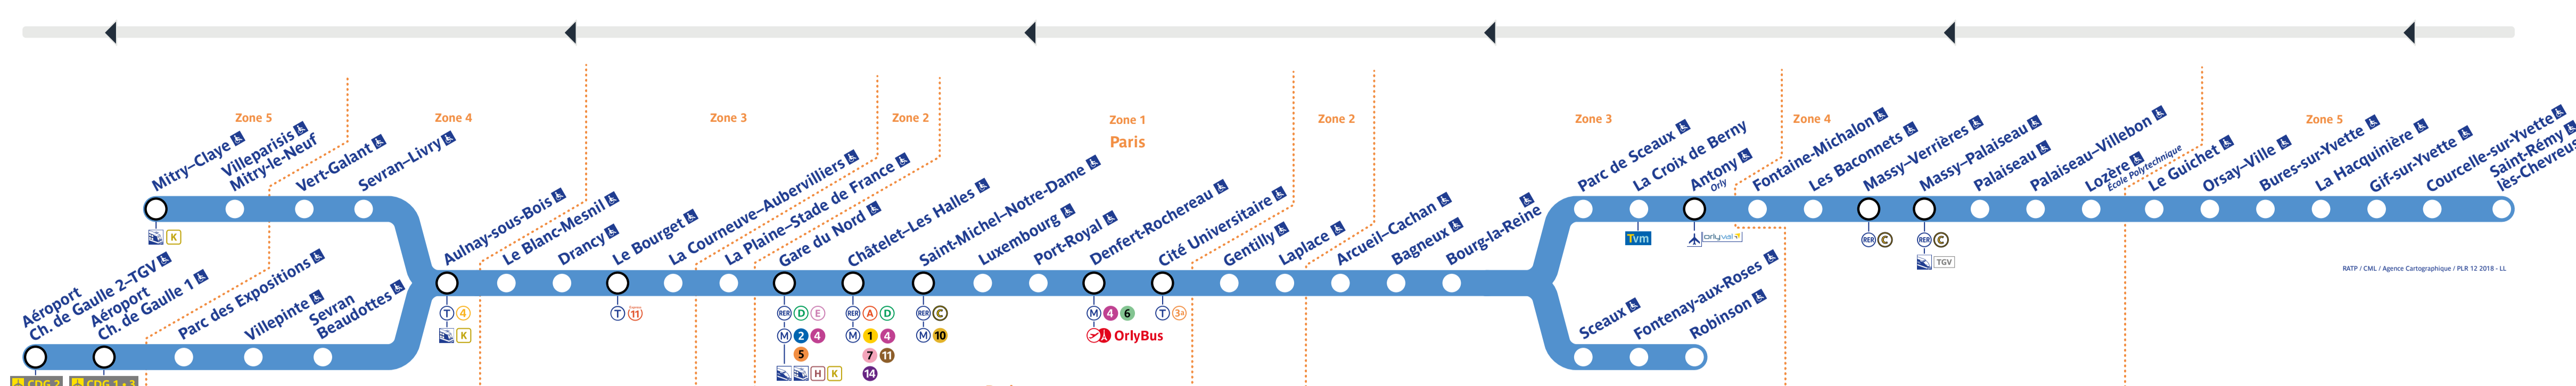

Retrouvez les horaires en scannant ce QR Code

Travaux du jeudi 3 avril 2025

Table with 10 columns (line, direction, time) and 100 rows of departure times for various stations.

Table with 10 columns (line, direction, time) and 100 rows of arrival times for various stations.

Table with 10 columns (line, direction, time) and 100 rows of arrival times for various stations.

Table with 10 columns (line, direction, time) and 100 rows of arrival times for various stations.