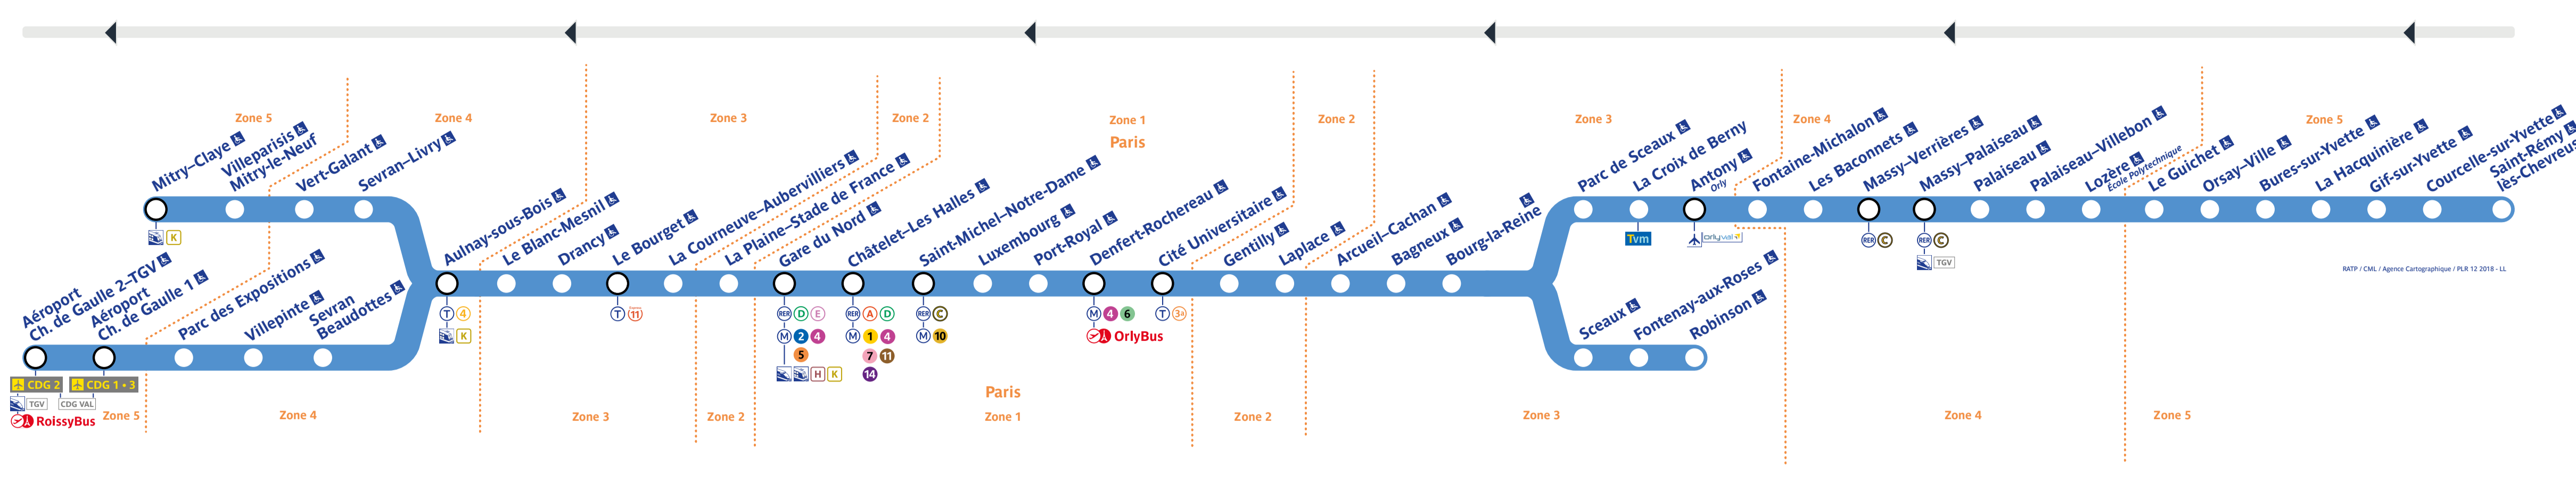

Retrouvez les horaires en scannant ce QR Code

Travaux du samedi 3 mai 2025

Table with multiple columns and rows showing train departure and arrival times for various stations on RER B. Includes sections for 'Région', 'Paris', and 'Mitry-Claye'.