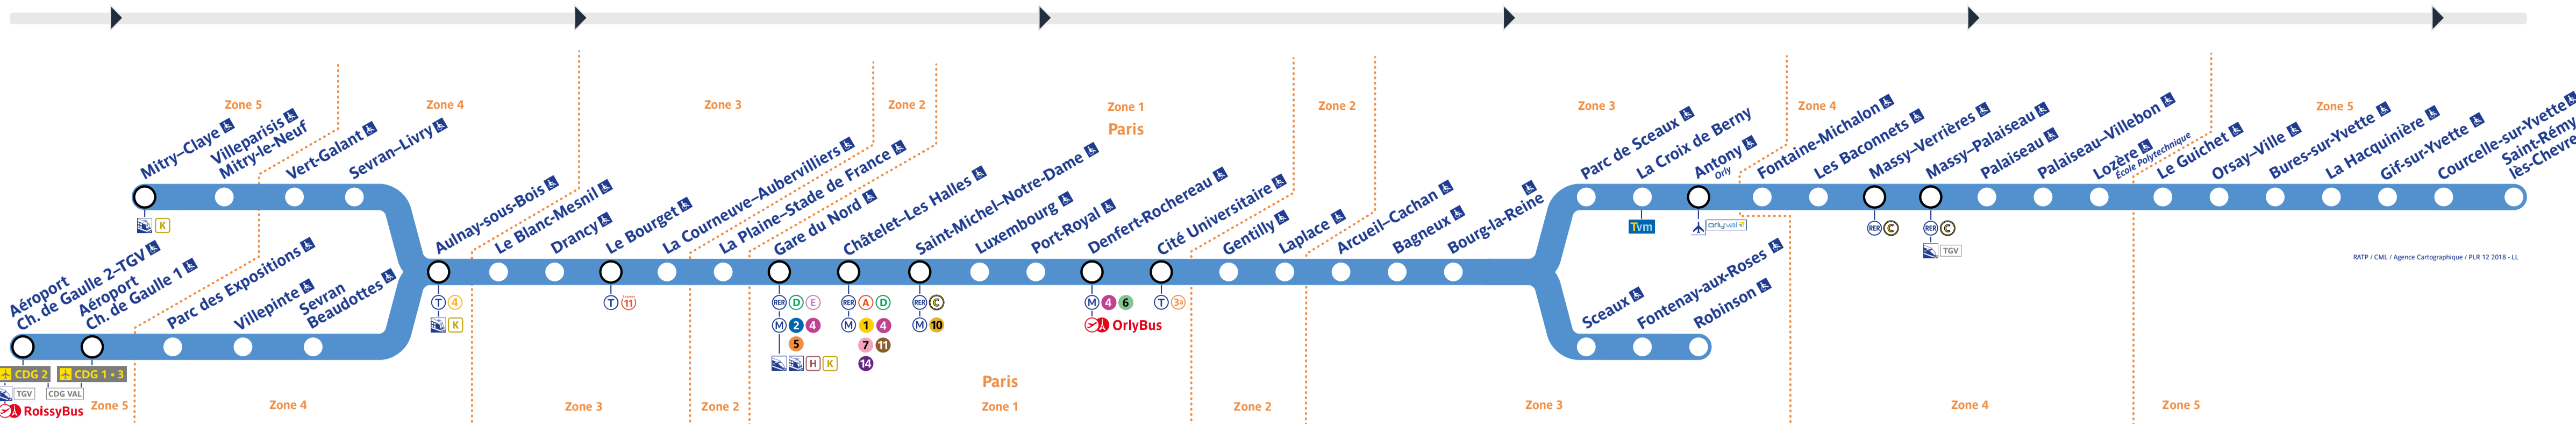

Retrouvez les horaires en scannant ce QR Code

Travaux du dimanche 4 mai 2025

Table of train schedules for Sunday, May 4, 2025, covering stations from Mirry-Claye to St-Rémy-lès-Chevreuse.

Table of train schedules for Sunday, May 4, 2025, covering stations from Mirry-Claye to St-Rémy-lès-Chevreuse.

Table of train schedules for Sunday, May 4, 2025, covering stations from Mirry-Claye to St-Rémy-lès-Chevreuse.

Table of train schedules for Sunday, May 4, 2025, covering stations from Mirry-Claye to St-Rémy-lès-Chevreuse.