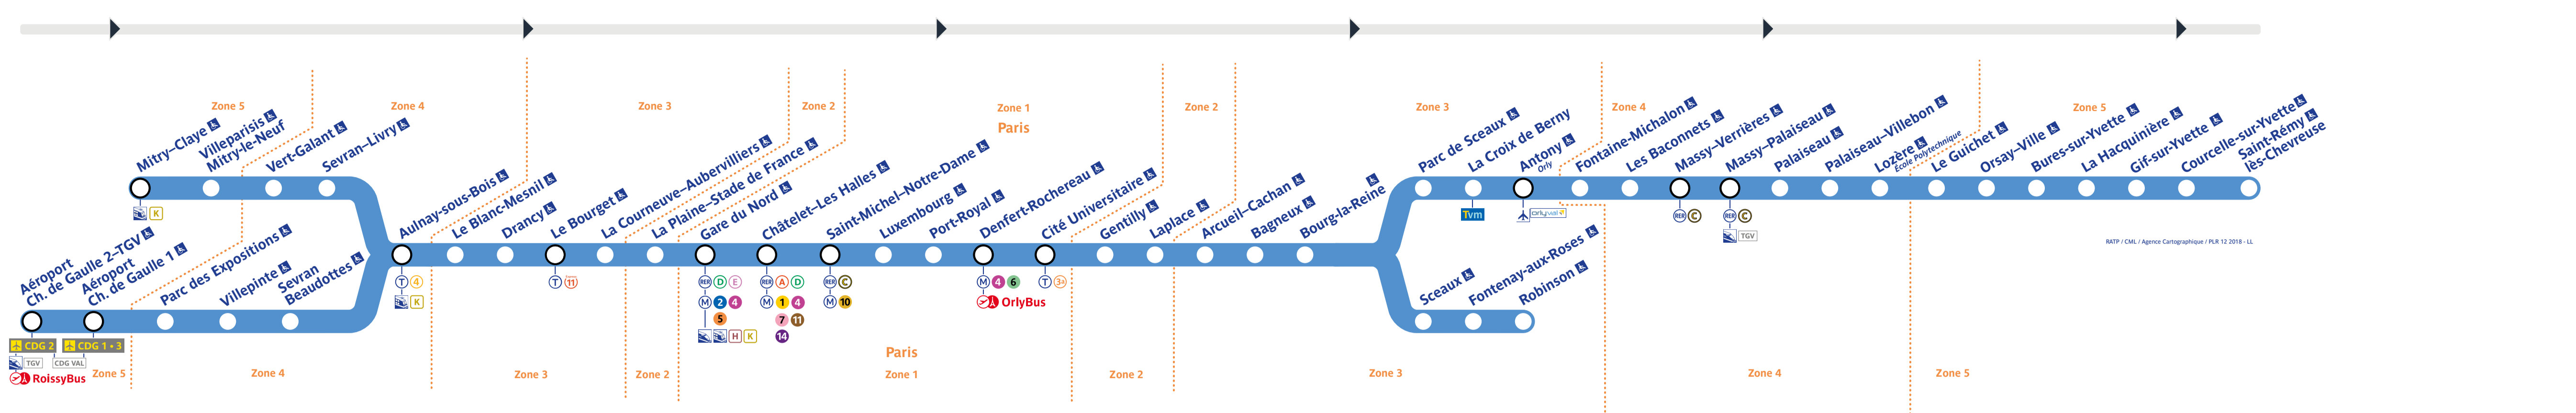

Retrouvez les horaires en scannant ce QR Code

Travaux du vendredi 9 mai 2025

Table of train arrivals and departures for various stations including Miry-Claye, Villepreux, and Paris, with columns for time and platform.

Table of train arrivals and departures for stations from Paris to Courcelles-Verette, including details on platform and time.

Table of train arrivals and departures for stations from Courcelles-Verette to Robinson, including details on platform and time.

Table of train arrivals and departures for stations from Robinson to Paris, including details on platform and time.