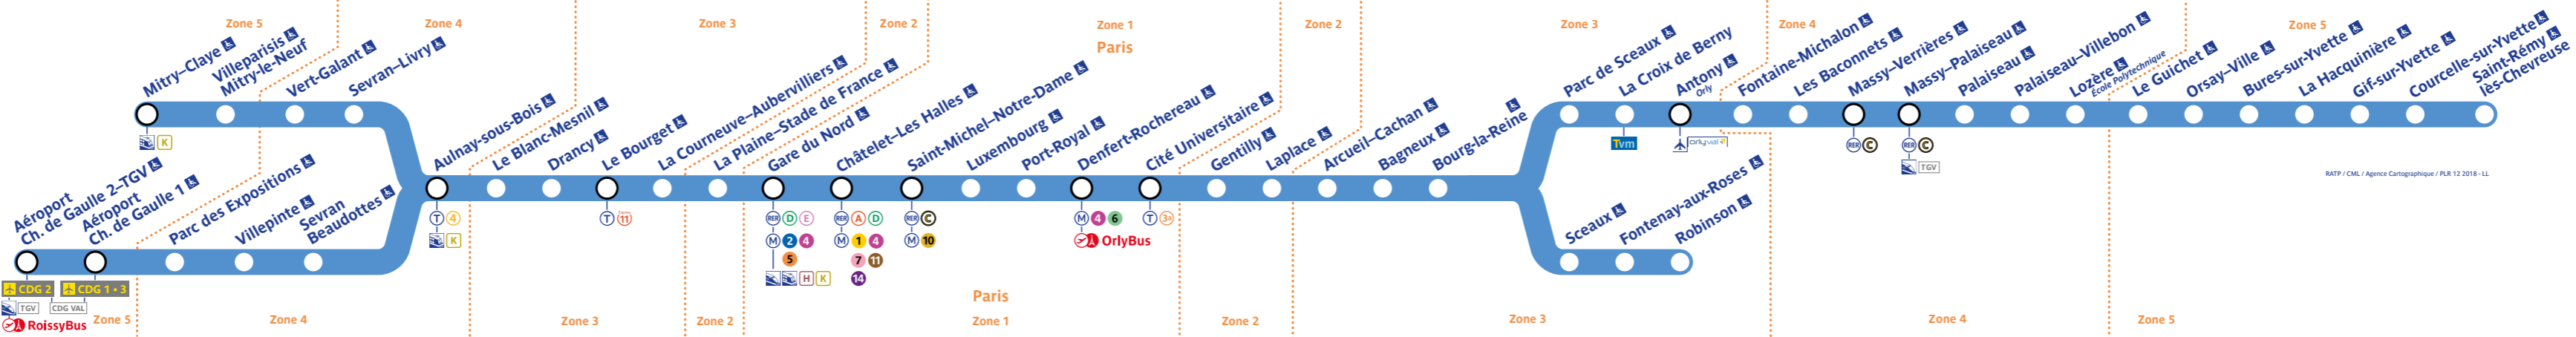

Horaires

Timetable 时间表
Horarios جدول الاوقات

→ Aéroport Ch. de Gaulle 2 - TGV • Mitry-Claye

Info trafic

Retrouvez les horaires en scannant ce QR Code

Le lundi 5 mai 2025

Table of departure times for RER B on Monday, May 5, 2025. Columns represent stations from Robison to Mitry-Claye. Rows show departure times for various services.

Table of arrival times for RER B on Monday, May 5, 2025. Columns represent stations from Mitry-Claye to Robison. Rows show arrival times for various services.

Table of RER B frequency and service details on Monday, May 5, 2025. Columns represent stations from Robison to Mitry-Claye. Rows show frequency and service details for various services.