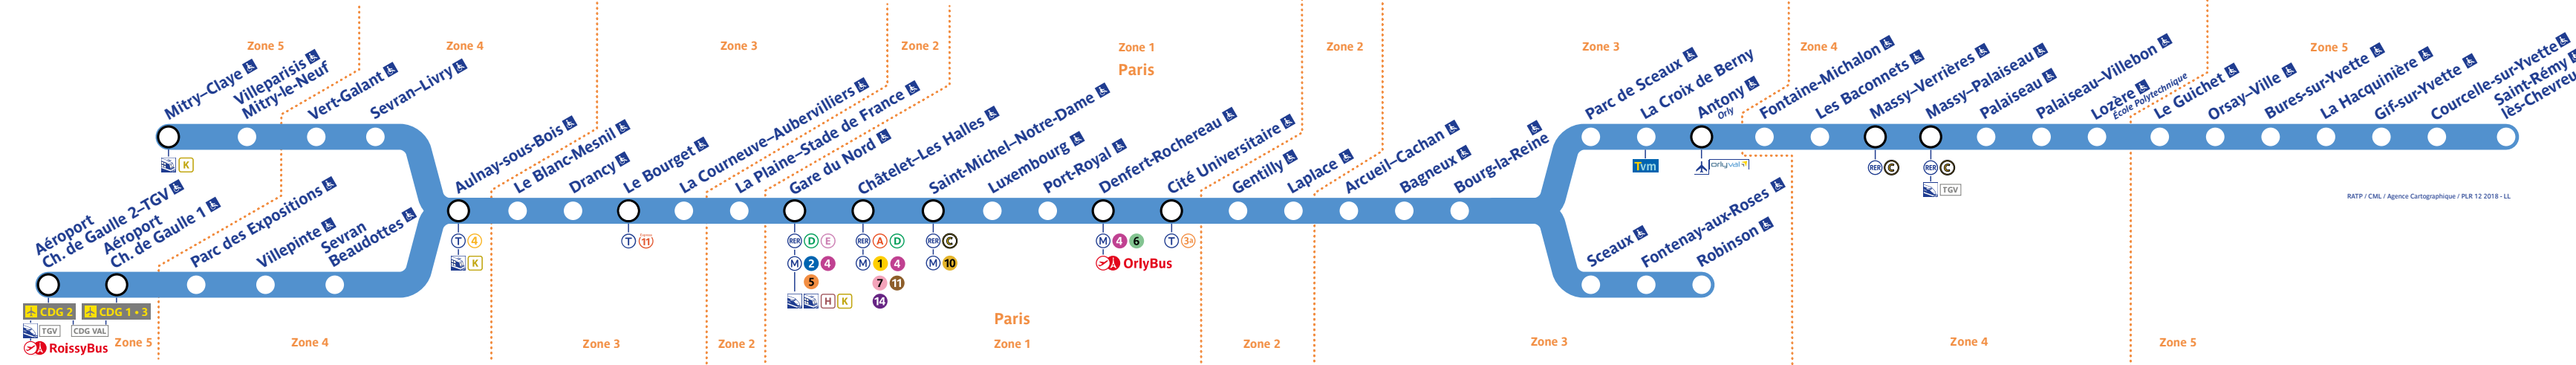

Horaires

Timetable 时间表
Horarios جدول الاوقات

Robinson • St-Rémy-lès-Chevreuse

Info trafic

Retrouvez les horaires en scannant ce QR Code

Le mardi 6 mai 2025

Table of train arrivals and departures for the RER B line on Tuesday, May 6, 2025. Columns include station names and arrival/departure times.

Table of train arrivals and departures for the RER B line on Tuesday, May 6, 2025. Columns include station names and arrival/departure times.

Table of train arrivals and departures for the RER B line on Tuesday, May 6, 2025. Columns include station names and arrival/departure times.