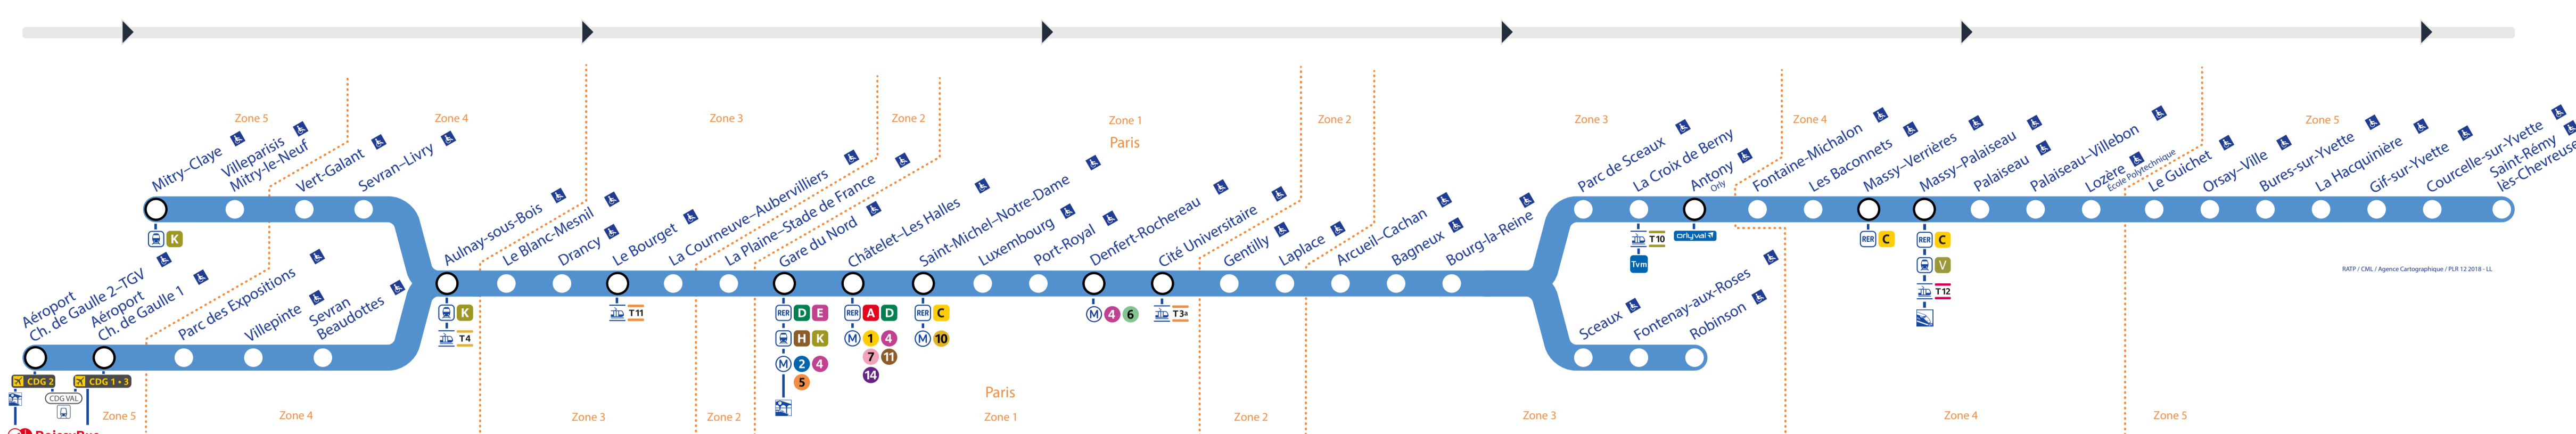

Retrouvez les horaires en scannant ce QR Code

Travaux du samedi 7 mars 2026

Table of train departure and arrival times for various stations on the RER B line, including Robinson, St-Rémy-lès-Chevreuse, and other intermediate stops.

Table of train departure and arrival times for various stations on the RER B line, including Robinson, St-Rémy-lès-Chevreuse, and other intermediate stops.

Table of train departure and arrival times for various stations on the RER B line, including Robinson, St-Rémy-lès-Chevreuse, and other intermediate stops.

Table of train departure and arrival times for various stations on the RER B line, including Robinson, St-Rémy-lès-Chevreuse, and other intermediate stops.