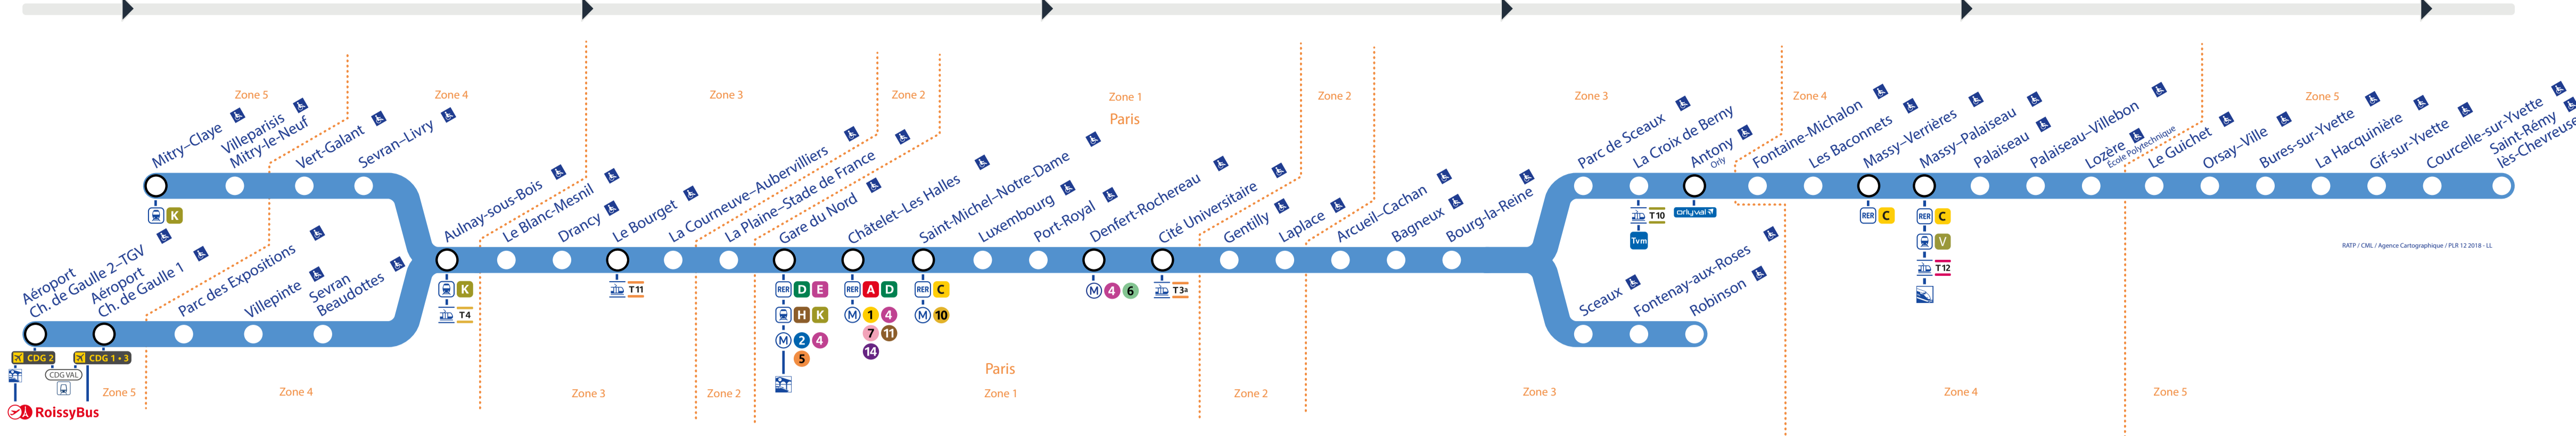

Retrouvez les horaires en scannant ce QR Code

Travaux du dimanche 8 mars 2026

Main table of train arrivals and departures for the RER B line on Sunday, March 8, 2026. Columns include station names, arrival times, and departure times for various train services.

Table of train arrivals and departures for the RER B line on Sunday, March 8, 2026, covering stations from Paris to Versailles and the current route to Robinson and St-Rémy-lès-Chevreuse.

Table of train arrivals and departures for the RER B line on Sunday, March 8, 2026, covering stations from Paris to Versailles and the current route to Robinson and St-Rémy-lès-Chevreuse.

Table of train arrivals and departures for the RER B line on Sunday, March 8, 2026, covering stations from Paris to Versailles and the current route to Robinson and St-Rémy-lès-Chevreuse.