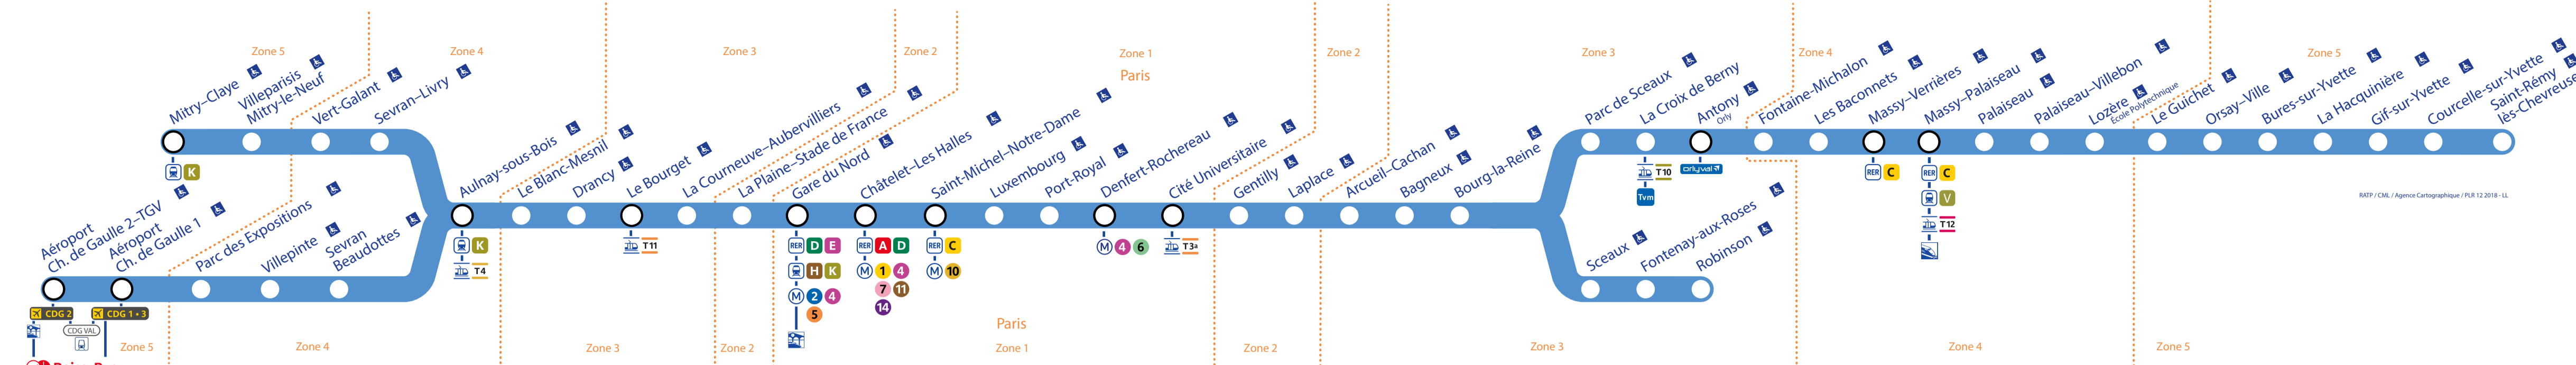

Horaires

Timetable 时间表
Horarios جدول الأوقات

Aéroport Ch. de Gaulle 2 - TGV • Mitry-Claye

Retrouvez les horaires en scannant ce QR Code

Travaux du vendredi 15 mai 2026

Table with columns for station names and time slots. Rows include stations like Robinson, Fontenay-aux-Roses, Saint-Hippolyte-Château, etc.

Table with columns for station names and time slots. Rows include stations like Robinson, Fontenay-aux-Roses, Saint-Hippolyte-Château, etc.

Table with columns for station names and time slots. Rows include stations like Robinson, Fontenay-aux-Roses, Saint-Hippolyte-Château, etc.

Table with columns for station names and time slots. Rows include stations like Robinson, Fontenay-aux-Roses, Saint-Hippolyte-Château, etc.