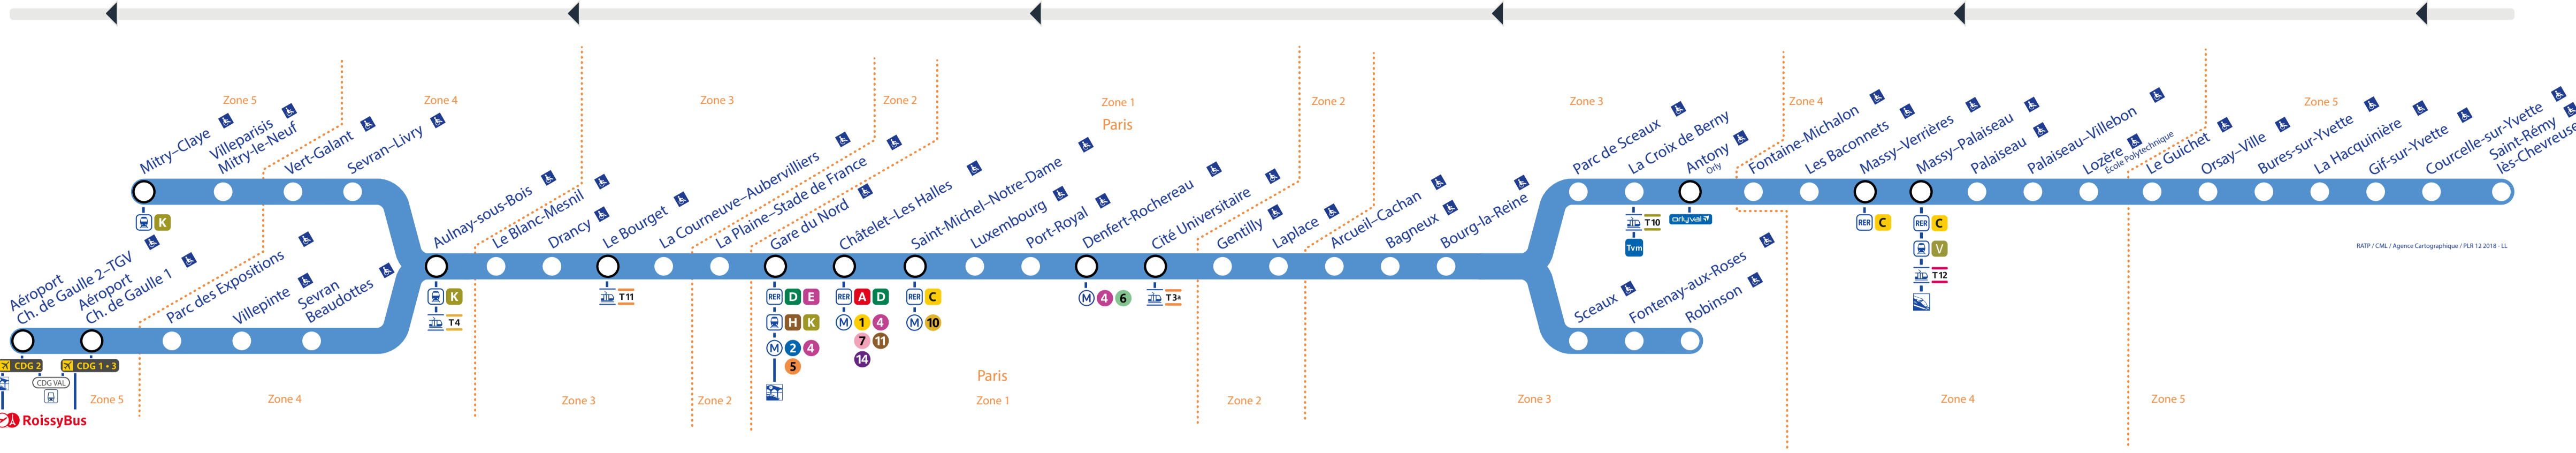

Horaires

Timetable 时间表
Horarios جدول الأوقات

→ Aéroport Ch. de Gaulle 2 - TGV • Mitry-Claye

Retrouvez les horaires en scannant ce QR Code

Travaux du samedi 6 au dimanche 7 juin 2026

Table of train schedules for the period June 6-7, 2026, covering stations from Mitry-Claye to Paris and beyond.

Table of train schedules for the period June 8-9, 2026, covering stations from Mitry-Claye to Paris and beyond.

Table of train schedules for the period June 10-11, 2026, covering stations from Mitry-Claye to Paris and beyond.

Table of train schedules for the period June 12-13, 2026, covering stations from Mitry-Claye to Paris and beyond.