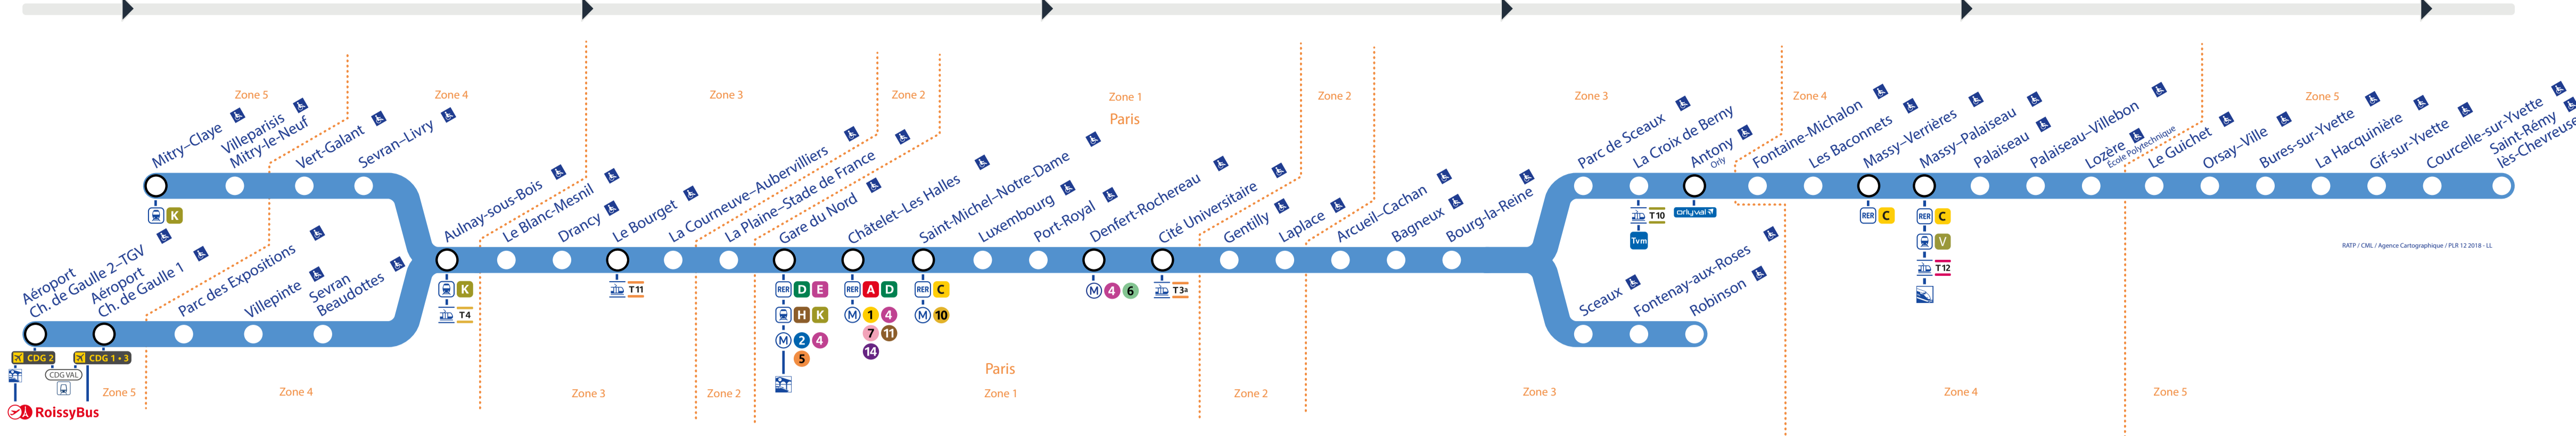

Horaires

Timetable 时间表
Horarios جدول الأوقات

Robinson • St-Rémy-lès-Chevreuse

Retrouvez les horaires en scannant ce QR Code

Travaux du lundi 8 au mercredi 10 juin 2026

Table with 10 columns (Line, Direction, Station, Time) showing departure and arrival times for various RER B lines during the construction period.

Table with 10 columns (Line, Direction, Station, Time) showing departure and arrival times for various RER B lines during the construction period.

Table with 10 columns (Line, Direction, Station, Time) showing departure and arrival times for various RER B lines during the construction period.

Table with 10 columns (Line, Direction, Station, Time) showing departure and arrival times for various RER B lines during the construction period.